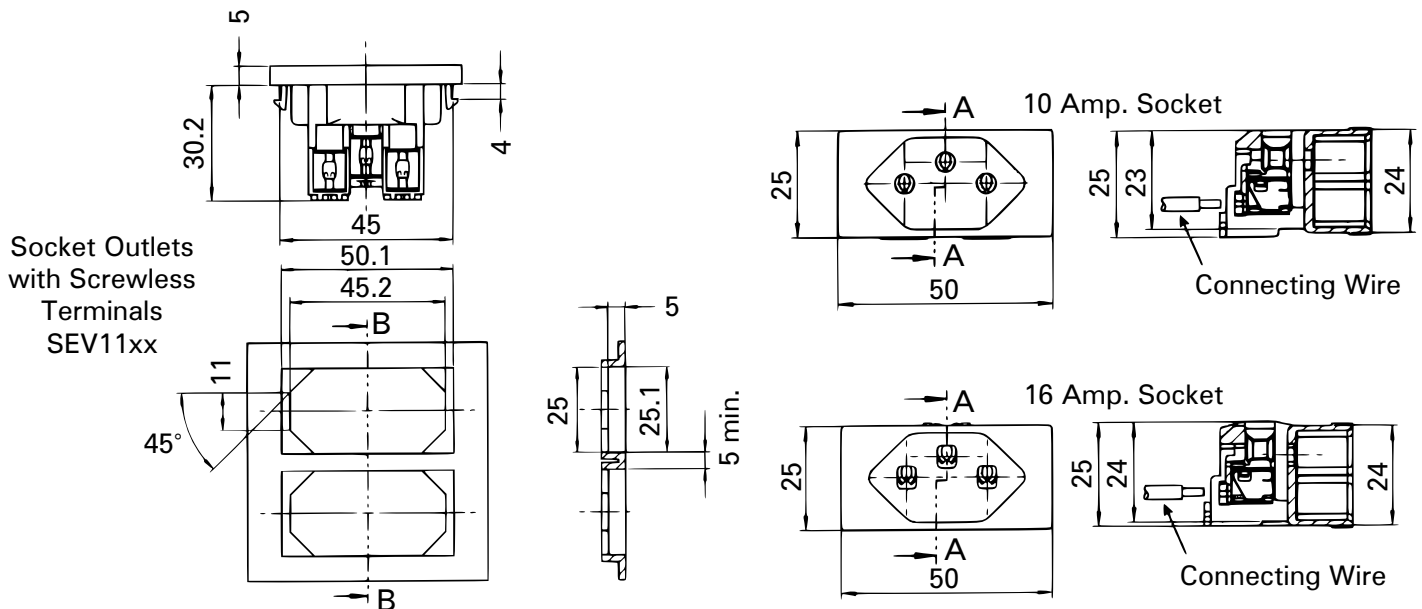

Switzerland - Snap-In Socket Outlets, acc. SEV Standards

Switzerland System

Snap-In Socket Outlets
according SEV Standards

Specifications

- acc. to. SEV 6535 Type 13, 10A / 250V
- acc. to. SEV 5934 Type 23, 16A / 250V
- Screwless Terminals
- Thermoplastic Housing
- Snap-In Mounting for 4 mm Panels
(Special mounting e.g. 2 mm depending on quantity.)

Catalog No. (Terminals)	Device Color	Amp/Voltage Ratings	SEV Type	SEV Standard	Weight/ea	VPE / Packed
Screwless	<i>Obsolete P/N</i>					
SEV1111	White	10A, 250V AC	Type 13	SEV 6535	17 g	200 ea
SEV1112	Black	10A, 250V AC	Type 13	SEV 6535	17 g	200 ea
SEV1113	Iron Grey	10A, 250V AC	Type 13	SEV 6535	17 g	200 ea
SEV1114	Red	10A, 250V AC	Type 13	SEV 6535	17 g	200 ea
SEV1117	Orange	10A, 250V AC	Type 13	SEV 6535	17 g	200 ea
SEV1122	Black	16A, 250V AC	Type 23	SEV 5934	17 g	200 ea

Specifications and dimensions subject to change without notice. Dimensions in mm.