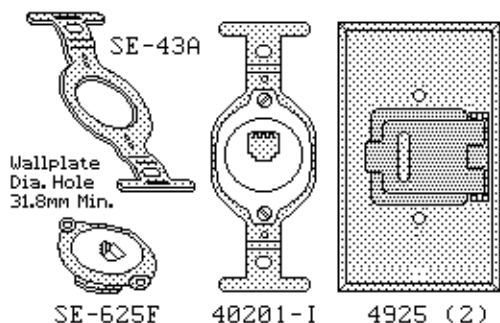

UL CSA

Mounting Bracket Used  
with Standard Boxes

Dimensions

= mm

UL/CSA for SE-43A  
is NOT Applicable

Modular Jack

Type 625B

Panel Mounting

COLOR: elfenbein/Ivory

Telefonsteckdose zum Einbau oder zur Frontplattenmontage

Catalog Number	Description	UPE/Packed
SE-625F2-50	2-Conductors 6-Positions	450
SE-625F4-50	4-Conductors 6-Positions	450
SE-625FE4-50	4Cond/6Pos, with Protective Door	450
SE-43A	Montagebügel Mounting Bracket	600
40201-I	Type 625F4 mounted on 43A Bracket	50
4925 (2)	Weatherproof Standard Wallplate	50