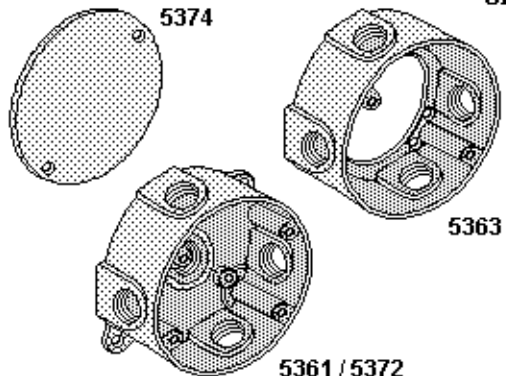

UL 514A CSA

Dimensions  
= mm

**Applications:** For use in branch circuit wiring in wet, damp, or dry locations. Designed for use as a weatherproof junction box, and may be used with round cluster covers and round lampholder combinations. Extension adapters are used to increase box capacity and allow the installer to add "take-offs" to new boxes/devices.

**Product Features:**

- Rugged die cast aluminum construction
- Reinforced connector outlets
- State-of-the-art powder coat finish
- Cast-in mounting lugs provide fast, secure installation
- Includes multi-lingual instructions each package
- Boxes: Includes four closure plugs, installed ground screw
- Adapters: Includes installation hardware, closure plugs, gasket
- Covers: Includes installation hardware, gasket
- UL Listed - Standard 514A and CSA Certified - C22.2 No. 18

**4" (1 1/2" DEEP)  
ROUND SPLICE BOXES, EXTENSION  
ADAPTER AND COVER, DIE CAST  
ALUMINUM**

101.6mm (Einbautiefe 38.1mm)  
Verteilerdosen, Erweiterungs-  
adapter und Deckel, Aluminiumguß

Catalog No.	Color	Beschreibung / Description	UPE/Pack
5361-0■	Gray	4" Round Splice Box, 5 Threaded 1/2" Outlets	16
5372-0■	Gray	4" Round Splice Box, 5 Threaded 3/4" Outlets	16
5363-0■	Gray	4" Round Extension Adapter, 4 Threaded 1/2" Outlets	16
5374-0■	Gray	4" Round Cover (used with 4" Round Splice Boxes)	30