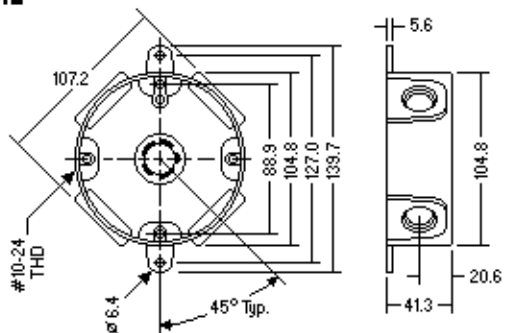

UL 514A CSA

Dimensions  
= mm

**Applications:** For use in branch circuit wiring in wet, damp, or dry locations. Designed for use as a weatherproof junction box, and may be used with round cluster covers and round lampholder combinations. Extension adapters are used to increase box capacity and allow the installer to add "take-offs" to new boxes/devices.

**Product Features:**

- Rugged die cast aluminum construction
- Reinforced connector outlets
- State-of-the-art powder coat finish
- Cast-in mounting lugs provide fast, secure installation
- Includes multi-lingual instructions each package
- Boxes: Includes four closure plugs, installed ground screw
- Adapters: Includes installation hardware, closure plugs, gasket
- Covers: Includes installation hardware, gasket
- UL Listed - Standard 514A and CSA Certified - C22.2 No. 18

**4" (1 1/2" DEEP)  
ROUND SPLICE BOXES, EXTENSION  
ADAPTER AND COVER, DIE CAST  
ALUMINUM**

101.6mm (Einbautiefe 38.1mm)  
Verteilerdosen, Erweiterungs-  
adapter und Deckel, Aluminiumguß

Catalog No.	Color	Beschreibung / Description	UPE/Pack
5361-0■	Gray	4" Round Splice Box, 5 Threaded 1/2" Outlets	16
5372-0■	Gray	4" Round Splice Box, 5 Threaded 3/4" Outlets	16
5363-0■	Gray	4" Round Extension Adapter, 4 Threaded 1/2" Outlets	16
5374-0■	Gray	4" Round Cover (used with 4" Round Splice Boxes)	30