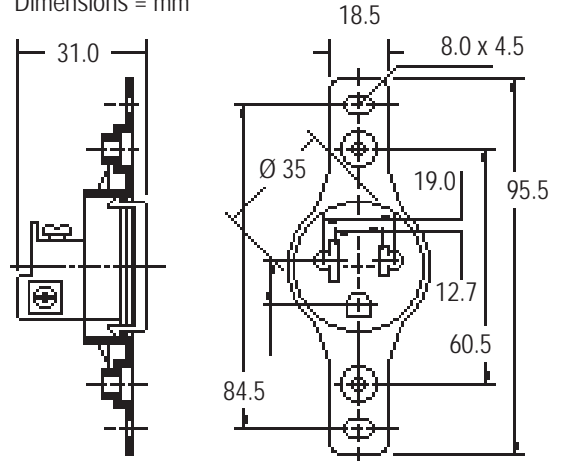

NBR 6147
Brazil

Dimensions = mm

S-1666 Flush Mounting Receptacle
supplied with Wallplate

Amperage: 10/15 Amp.
Voltage: 125/250 Volts
Color: Grey

Catalog No.	Color	Wght/ea	VPE/Packed	EDP-No.
S-1666 CZ	Grey	50 g	1000	110799

S-1656 CZ

S-1660 CZ
Replacement Wallplate, Light Grey,
Dimensions: (112 x 70 x 7) mm Deep,
supplied with Wallplate Screws only

To learn more about B-I-A please visit us at our
WEB site: www.BiaGmbH.com