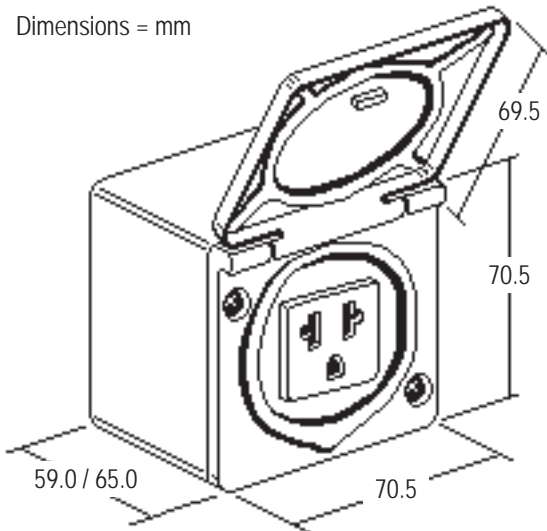

Dimensions = mm

NBR 6147  
Brazil

## S-2157 Surface Mounting Receptacle

Amperage: 10/15 Amp.  
Voltage: 125/250 Volts  
Color: Grey  
Protection Class: Wet Location

Catalog No.	Color	Wght/ea	VPE/Packed	EDP-No.
S-2157 CZ	Grey	90 g	400	110797