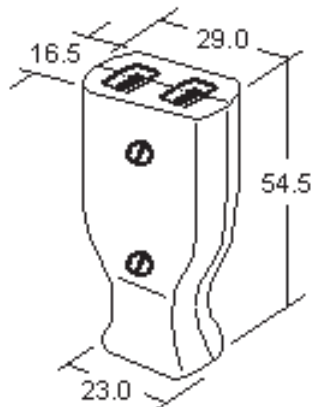

Japan

Plugs and Connectors 15 Amp. 125 Volt AC

Plugs and Connectors according Japan Standard,
2-Poles without grounding pin.

Stecker und Kupplungen nach japanischer Norm,
2-polig ohne Erde.

Cat. No.	Color	Description	VPE/Pack	EDP-No.
MP2567	White	Straight Plug, 2-Poles NON-Grounding	200 / 20	113329
MP2567B	Black	Straight Plug, 2-Poles NON-Grounding	200 / 20	113327
MP2567G	Gray	Straight Plug, 2-Poles NON-Grounding	200 / 20	113328
MC2645	White	Straight Connector, 2-Poles NON-Grounding	200 / 20	113332
MC2645B	Black	Straight Connector, 2-Poles NON-Grounding	200 / 20	113330
MC2645G	Gray	Straight Connector, 2-Poles NON-Grounding	200 / 20	113331

MC 2645

To learn more about B-I-A please visit us at our
WEB site: www.BiaGmbH.com