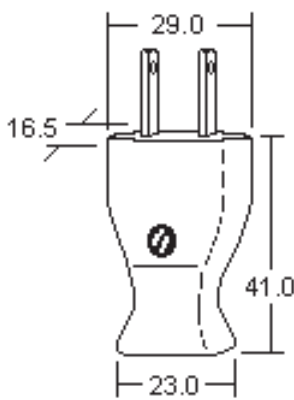

Japan

Plugs and Connectors 15 Amp. 125 Volt AC

Plugs and Connectors according Japan Standard,
2-Poles without grounding pin.

Stecker und Kupplungen nach japanischer Norm,
2-polig ohne Erde.

MP 2567 B

Cat. No.	Color	Description	VPE/Pack	EDP-No.
MP2567	White	Straight Plug, 2-Poles NON-Grounding	200 / 20	113329
MP2567B	Black	Straight Plug, 2-Poles NON-Grounding	200 / 20	113327
MP2567G	Gray	Straight Plug, 2-Poles NON-Grounding	200 / 20	113328
MC2645	White	Straight Connector, 2-Poles NON-Grounding	200 / 20	113332
MC2645B	Black	Straight Connector, 2-Poles NON-Grounding	200 / 20	113330
MC2645G	Gray	Straight Connector, 2-Poles NON-Grounding	200 / 20	113331