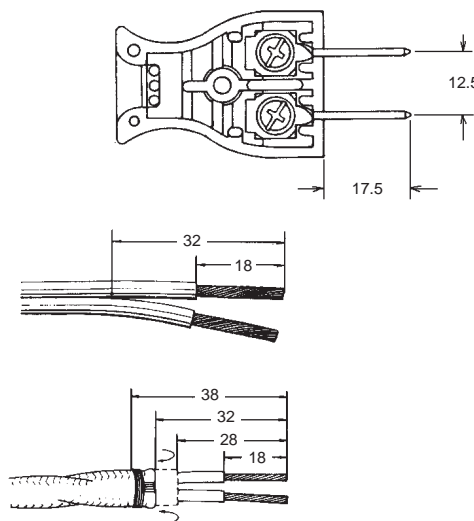

Japan

Plugs and Connectors 15 Amp. 125 Volt AC

Plugs and Connectors according Japan Standard,
2-Poles without grounding pin.

Stecker und Kupplungen nach japanischer Norm,
2-polig ohne Erde.

Cat. No.	Color	Description	VPE/Pack	EDP-No.
MP2567	White	Straight Plug, 2-Poles NON-Grounding	200 / 20	113329
MP2567B	Black	Straight Plug, 2-Poles NON-Grounding	200 / 20	113327
MP2567G	Gray	Straight Plug, 2-Poles NON-Grounding	200 / 20	113328
MC2645	White	Straight Connector, 2-Poles NON-Grounding	200 / 20	113332
MC2645B	Black	Straight Connector, 2-Poles NON-Grounding	200 / 20	113330
MC2645G	Gray	Straight Connector, 2-Poles NON-Grounding	200 / 20	113331

To learn more about B-I-A please visit us at our
WEB site: www.BiaGmbH.com