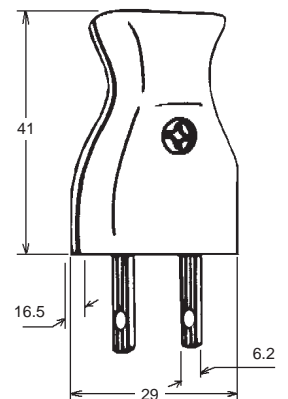

Japan

Plugs and Connectors 15 Amp. 125 Volt AC

Plugs and Connectors according Japan Standard,
2-Poles without grounding pin.

Stecker und Kupplungen nach japanischer Norm,
2-polig ohne Erde.

Cat. No.	Color	Description	VPE/Pack	EDP-No.
MP2567	White	Straight Plug, 2-Poles NON-Grounding	200 / 20	113329
MP2567B	Black	Straight Plug, 2-Poles NON-Grounding	200 / 20	113327
MP2567G	Gray	Straight Plug, 2-Poles NON-Grounding	200 / 20	113328
MC2645	White	Straight Connector, 2-Poles NON-Grounding	200 / 20	113332
MC2645B	Black	Straight Connector, 2-Poles NON-Grounding	200 / 20	113330
MC2645G	Gray	Straight Connector, 2-Poles NON-Grounding	200 / 20	113331

To learn more about B-I-A please visit us at our
WEB site: www.BiaGmbH.com