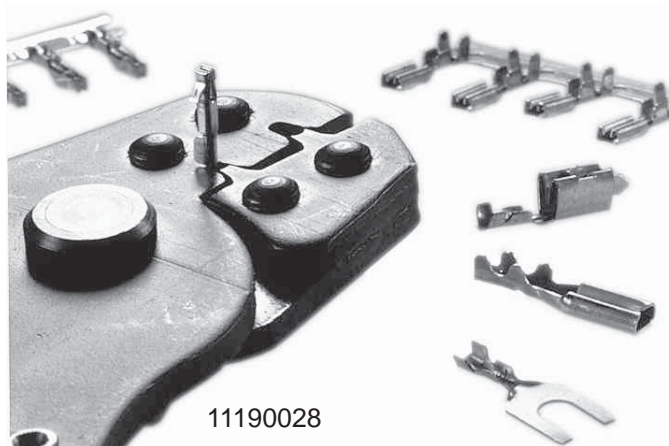

Germany – TAE Accessories

TAE telephone plugs, connectors, and cords for individual self-mounting cordsets

TAE-F and TAE-N coded cord plugs

TAE-F and TAE-N coded cord connectors

TAE crimping tool

TAE cords 2, 4, and 6 conductors

11190028

11500305

11500307

11007000

Document	Catalog No.	Description	VPE/Pack	U/M	EDP-No.
Telephone / Modular Cords					
	11007029	2 conductor flat cord, 150 m spool, Black jacket	1 x 150m	ea	121095
	11007087	4 conductor flat cord, 20 m spool, Black jacket	1 x 20m	ea	121094
	11007000	4 conductor flat cord, 100 m spool, Black jacket	1 x 100m	ea	102586
	11007001	4 conductor flat cord, 100 m spool, Grey jacket	1 x 100m	ea	102587
	11263170	4 conductor flat cord, 150 m spool, Black jacket	1 x 150m	ea	121096
	11263171	4 conductor flat cord, 150 m spool, White jacket	1 x 150m	ea	121097
	11007088	6 conductor flat cord, 20 m spool, Black jacket	1 x 20m	ea	121098
	11007002	6 conductor flat cord, 100 m spool, Black jacket	1 x 100m	ea	102588
	11007003	6 conductor flat cord, 100 m spool, Grey jacket	1 x 100m	ea	102589
	11263172	6 conductor flat cord, 150 m spool, Black jacket	1 x 150m	ea	121099

1947 2027

TAE Telephone Cord Plugs

11500304	6 position, 4 conductor TAE cord mounting plug, F coded	100/25	ea	121100
11500305	6 position, 4 conductor TAE cord mounting plug, N coded	100/25	ea	121101
1544141	6 position, 6 conductor TAE cord mounting plug, F coded	100/25	ea	120772
1544142	6 position, 6 conductor TAE cord mounting plug, N coded	100/25	ea	120773

TAE Crimping Tool

11190028	TAE crimping tool, blue handle, for use on connections: Plugs TAE-N and TAE-F coding, AS4 plugs, MSV plugs, SV contacts, and electrical contacts up to 1.5 mm ² diameter	5/1	ea	121104
----------	---	-----	----	--------