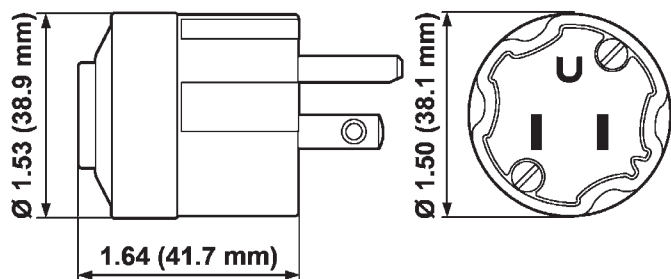

Cat. No. 113