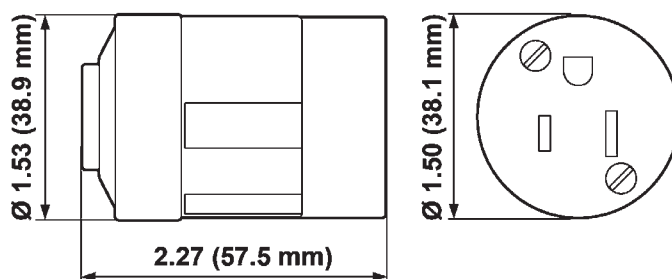

Cat. No. 114

To learn more about B-I-A please visit us at our
WEB site: www.BiaGmbH.com