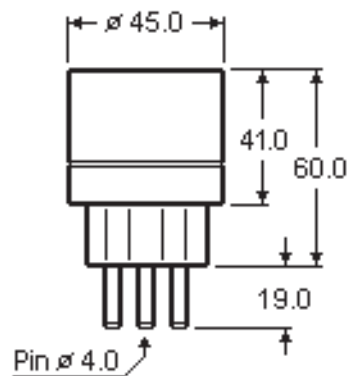

Adaptor Plugs Switzerland to Universal Socket

Adaptor Plug with earthing contact, from Switzerland Typ 13 Socket to Universal USA NEMA 1-15R / SCHUKO socket outlet with double earthing contact, thermoplastic.

Umwandlungsstecker mit Schutzkontakt, von schweizer Typ 13 Steckdose auf universal USA NEMA 1-15R / deutsche Schutzkontaktsteckdose, Thermoplast.

Catalog No.	Color	Description	Weight/ea	VPE/Pack	EDP-No.
157 BK	Black	Adaptor Plug Switzerland/Universal	51 g	30	118508
157 WH	White	Adaptor Plug Switzerland/Universal	51 g	30	118509

Dimensions = mm

157 BK / WH

To learn more about B-I-A please visit us at our
WEB site: www.BiaGmbH.com