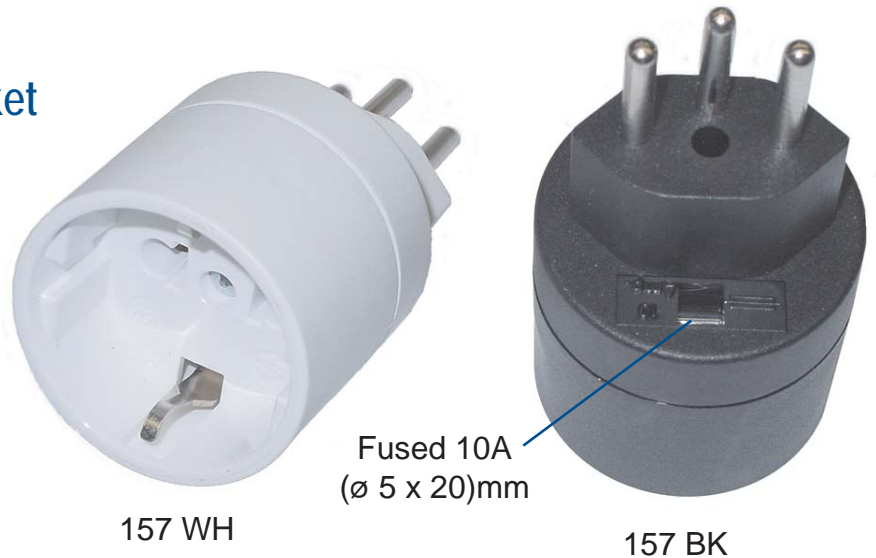

Adaptor Plugs Switzerland to Universal Socket

Adaptor Plug with earthing contact, from Switzerland Typ 13 Socket to Universal USA NEMA 1-15R / SCHUKO socket outlet with double earthing contact, thermoplastic.

Umwandlungsstecker mit Schutzkontakt, von schweizer Typ 13 Steckdose auf universal USA NEMA 1-15R / deutsche Schutzkontaktsteckdose, Thermoplast.

Catalog No.	Color	Description	Weight/ea	VPE/Pack	EDP-No.
157 BK	Black	Adaptor Plug Switzerland/Universal	51 g	30	118508
157 WH	White	Adaptor Plug Switzerland/Universal	51 g	30	118509

Dimensions = mm

157 BK / WH

To learn more about B-I-A please visit us at our
WEB site: www.BiaGmbH.com