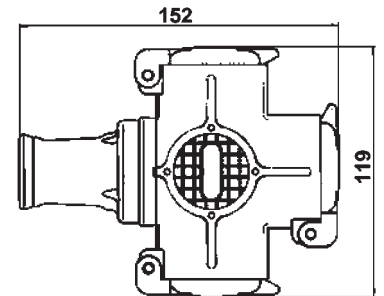

Catalog No.	Bezeichnung	Description	VPE	Packed
373GUC 673 604 109	3-Wege-Kupplung Typ 23, IP 44, SEV	für Rundstifte 10A und Rechteckstifte 16A <i>for round pins 10A and rectangular pins 16A</i>	1	

Vollgummi-Stecker

Solid Rubber Plugs

Typ 15

350GUC10

Typ 25

350GUC16

- Stiftschutzkontakt
  pin protective contact
- 2-fach Frontverschraubung
  two front-screws
- Trichter-Knickschutz
  funnel-cable lead-in
- bis up to H07RN-F 5G 2,5
- 5-polig (3L+N+PE)
  5-pole (3L+N+PE)