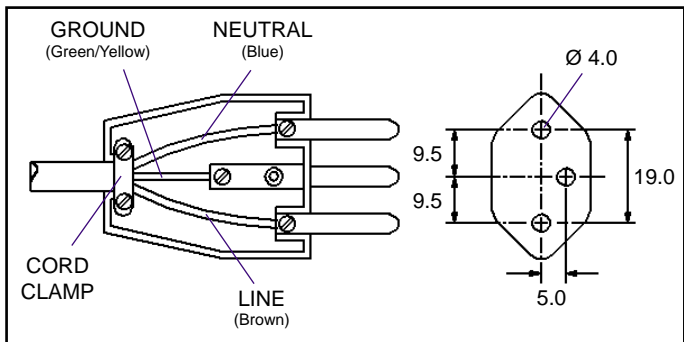

## Switzerland

The Swiss plug is specified in SEV 1011. It is a variation of the CEE 7 plugs and sockets used throughout most of Europe, but because of the grounding pin, this Swiss version does not mate with the CEE types.