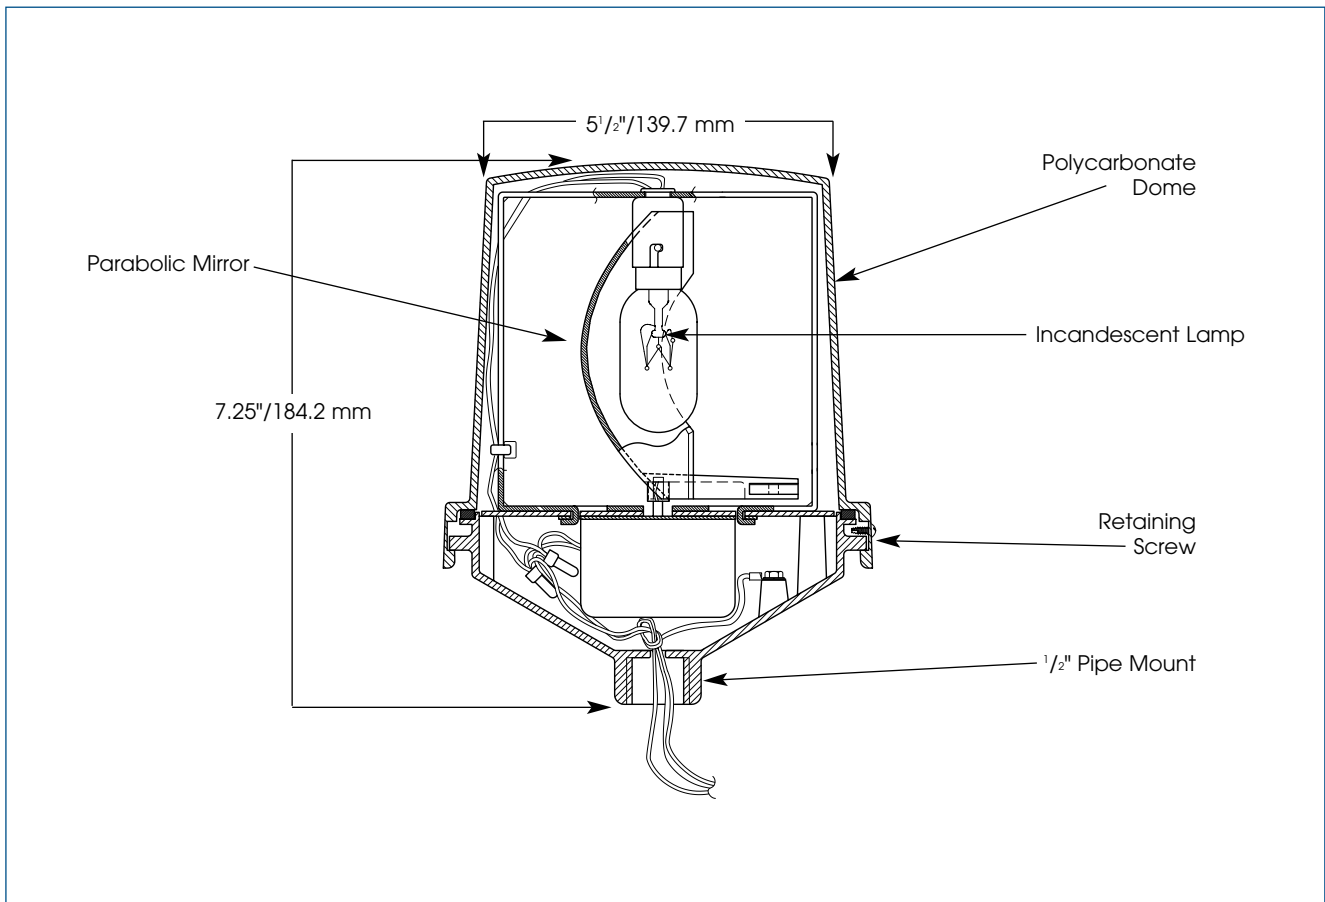

### ECONOMICAL LIGHT DUTY WARNING LIGHT

- Available in 120VAC
- Five dome colors
- Integrated 1/2-inch pipe mount
- UL Listed, CSA Certified for indoor/outdoor use
- NEMA 4X, IP65 enclosure

The Federal Signal Electraray® Model 225 is a compact, economical rotating warning light designed for industrial uses. This innovative dome design features a single retaining screw that allows quick and easy access for inspection and relamping.

The Federal Signal Electraray has a closed cell neoprene gasket that makes it water resistant. The injection molded reflector rotates around an incandescent lamp and produces 90 flashes per minute. It is available in five dome colors (amber, blue, clear, green and red) and is UL (Underwriters Laboratories) Listed for NEMA Type 4X, and CSA (Canadian Standards Association) Certified. Constructed to IP65 specifications, the Electraray 225 is ready to mount on a 1/2-inch pipe. Optional mounting brackets are available, simplifying installation on walls and in corners.

### SPECIFICATIONS

Lamp Style:	Incandescent	Incandescent
Operating Temperature:	-31°F to 150°F	-35°C to 66°C
Net Weight:	2 lbs.	0.9 kg
Shipping Weight:	2.7 lbs.	1.2 kg
Height:	7.25"	184 mm
Diameter:	5.5"	140 mm