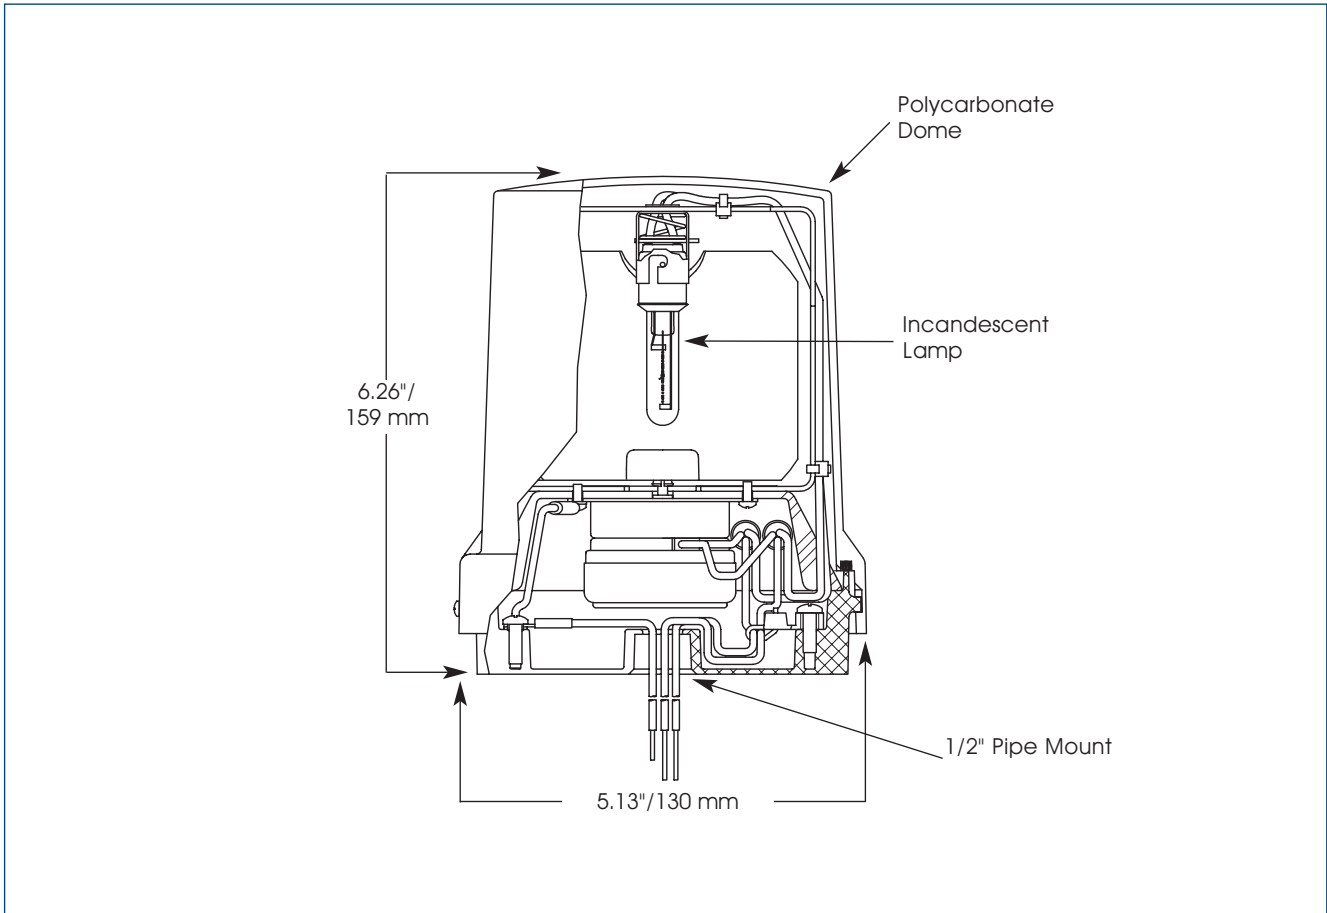

Vitalite® Rotating Warning Light

Model 121S

LIGHT DUTY WARNING LIGHT

- Available in 120VAC
- Five dome colors
- Integrated 1/2 - inch pipe mount and surface mount
- Type 4X, IP66 enclosure
- UL and cUL Listed and CSA Certified

Federal Signal's 121S comes ready to mount on a 1/2-inch pipe or surface mount. Optional brackets simplify installation on walls or in corners (see page 108). The enclosure is also rated Type 4x for a water tight and dust tight seal.

The lamp projects an intense, fixed beam onto a parabolic reflector which rotates 360°, producing 60 flashes per minute. The 121 features a twist and lock dome which allows for fast and easy access to inspect and change the lamp.

VITALITE® ROTATING WARNING LIGHT (121S)

SPECIFICATIONS

Lamp Style:	Incandescent	Incandescent
Operating Temperature:	-31°F to 150°F	-35°C to 66°C
Net Weight:	2.0 lbs.	0.91 kg
Shipping Weight:	2.1 lbs.	0.96 kg
Height:	6.26"	159.0 mm
Diameter:	5.13"	130.0 mm