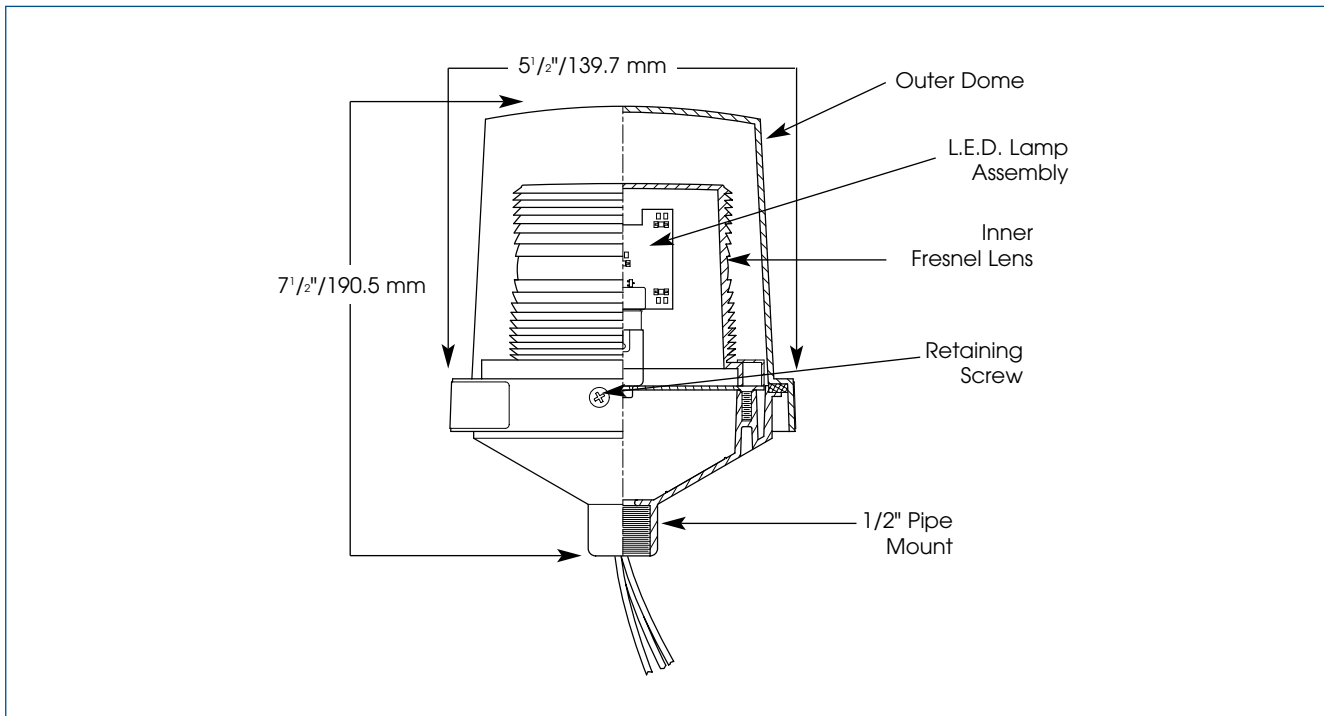

L.E.D.-BASED WARNING LIGHT FOR HEAVY-DUTY INDUSTRIAL APPLICATIONS

- Available in 24VDC and 120VAC
- Five lens/lamp colors
- 100,000-hour, vibration-resistant L.E.D. lamp
- 1/2-inch pipe mount
- UL Listed, CSA Certified for Class 1, Division 2 applications
- NEMA 4X, IP65 enclosure

The Model 225XL has been certified by UL (Underwriters Laboratories) as meeting NEMA 4X watertight and corrosion-resistant requirements, and is rated for Division 2 applications. This hazardous location warning light has a black polyurethane-coated base and the inner fresnel lens is available in five colors — amber, blue, clear, green and red. The clear polycarbonate outer dome can be quickly removed for access while changing the lamp or inspecting the unit.

ELECTRARAY® HAZARDOUS LOCATION L.E.D. LIGHT (225XL)

SPECIFICATIONS

Lamp Life*:	100,000 hours	100,000 hours
Lamp Style:	L.E.D.-based Lamp	L.E.D.-based Lamp
Operating Temperature:	-31°F to 150°F	-35°C to 66°C
Net Weight:	2.2 lbs.	1.0 kg
Shipping Weight:	2.25 lbs.	1.0 kg
Height:	7.5"	190.5 mm
Diameter:	5.5"	139.7 mm