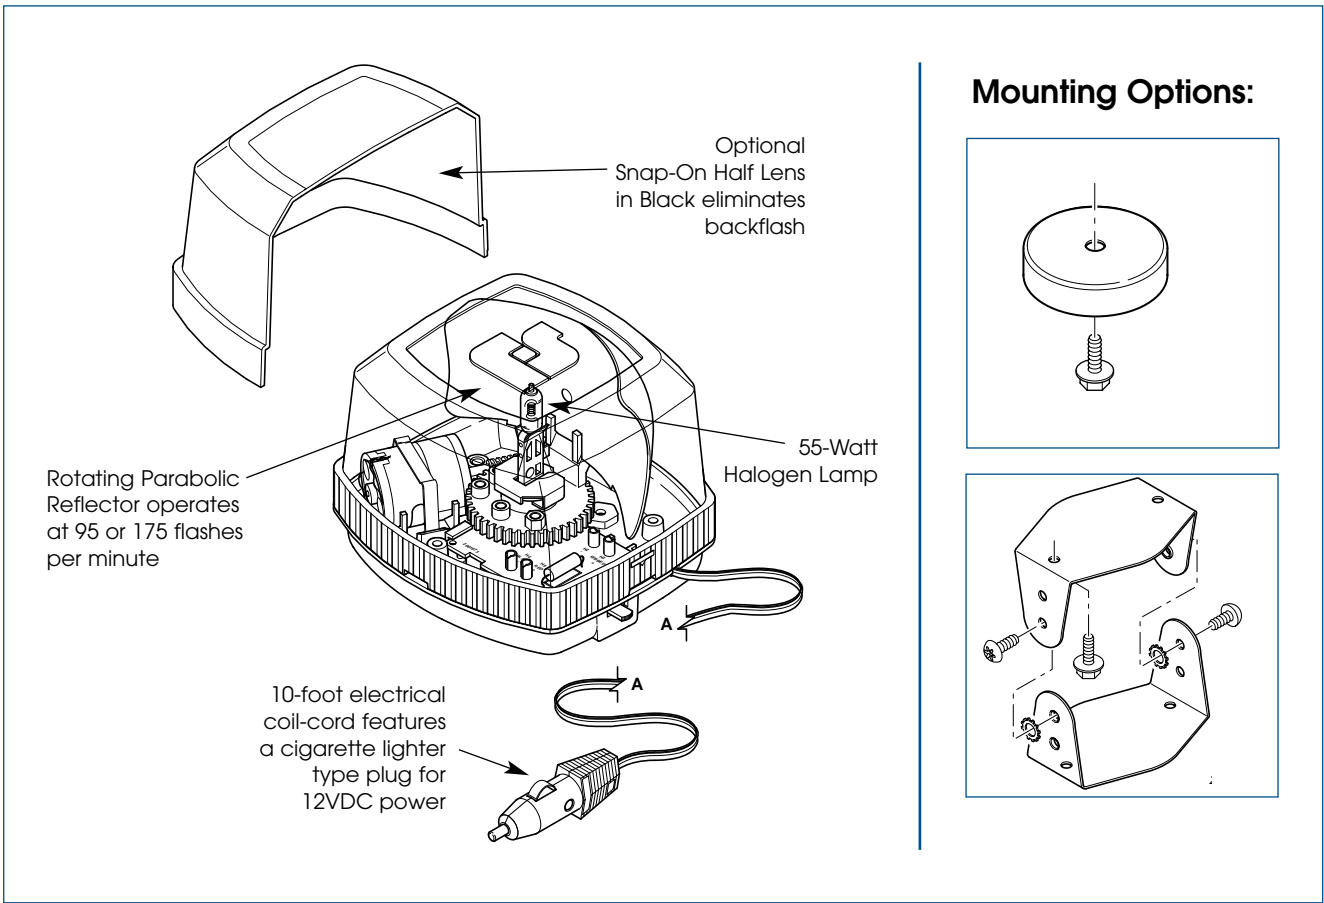

FIREBEAM® COMPACT VEHICULAR WARNING LIGHT (FB3SM)

SPECIFICATIONS

Lamp Life:*	200 hours	200 hours
Net Weight:	1.8 lbs.	0.8 kg
Shipping Weight:	2 lbs.	0.9 kg
Height:	4.8"	12 cm
Width:	3.8"	9.5 cm
Depth:	5.1"	13 cm

* Optimal hours under ideal conditions.

HOW TO ORDER

- Specify model and color

REPLACEMENT PARTS

<u>Description</u>	<u>Part Number</u>	<u>Description</u>	<u>Part Number</u>
Dome, Amber	K8550137A-02	55-Watt Halogen Lamp	K8440A265A
Dome, Blue	K8550137A-03	Motor for FB3SM	K8559A055A-01
Dome, Clear	K8550137A	Half Dome, Black	K8550140A
Dome, Red	K8550137A-01