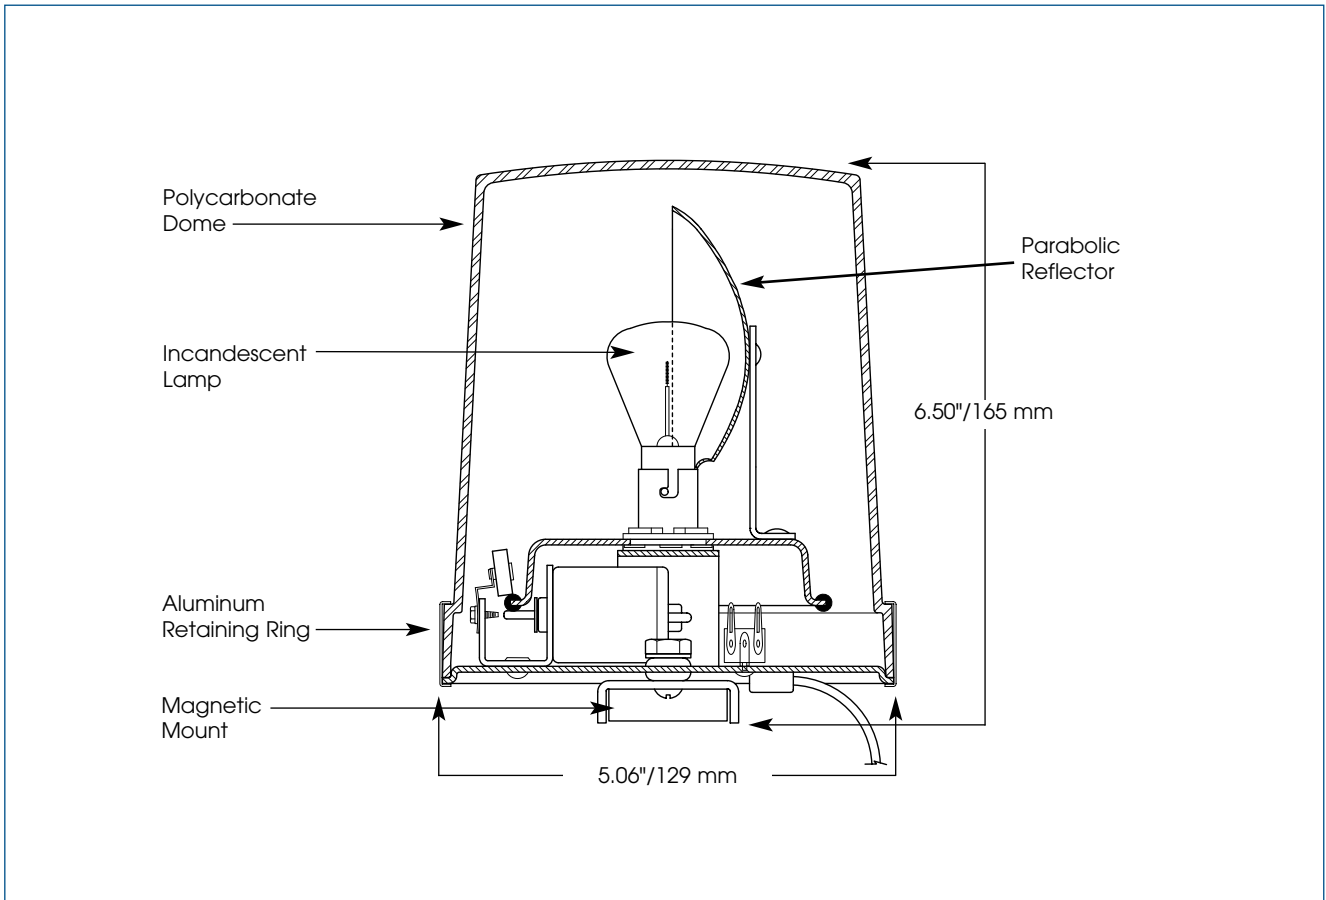

Vitalite® Rotating Warning Light

Model 121

LIGHT DUTY VEHICULAR LIGHT

- Available in 12VDC
- Five dome colors
- Magnetic mount
- NEMA 3R, IP45 enclosure

The Federal Signal Model 121 is a compact 12VDC rotating light, ideal for vehicular applications. It features a parabolic reflector which rotates around an incandescent lamp, providing 60 flashes per minute in all directions.

The 121 is available in 5 colors — amber, blue, clear, green and red.

This unit comes with an integrated magnetic mount and steel mounting plate.

Power is supplied to the 121 via a 10-foot electrical cord with a cigarette lighter type plug.

Model	Voltage	Operating Current	Flash Rate/Minute	Candlepower	Mount
121	12VDC	3.0 amps	60	4,000	Magnetic

VITALITE® ROTATING WARNING LIGHT (121)

SPECIFICATIONS

Lamp Life*:	200 Hours	200 Hours
Lamp Style:	Incandescent	Incandescent
Operating Temperature:	-32°F to 120°F	-36°C to 49°C
Net Weight:	1.8 lbs.	0.8 kg
Shipping Weight:	1.9 lbs.	0.9 kg
Height:	6.5"	165 mm
Diameter:	5.06"	129 mm

* Optimal hours under ideal conditions.

HOW TO ORDER

- Specify model, voltage and color

REPLACEMENT PARTS

<u>Description</u>	<u>Part Number</u>	<u>Description</u>	<u>Part Number</u>
Dome, Amber	K8444B019A-12	Dome, Magenta	K8444B019A-17
Dome, Blue	K8444B019A-13	Dome, Red	K8444B019A-11
Dome, Clear	K8444B019A-14	Incandescent Lamp, 12VDC	K8440A108
Dome, Green	K8444B019A-15	Retaining Band	K8444A034D