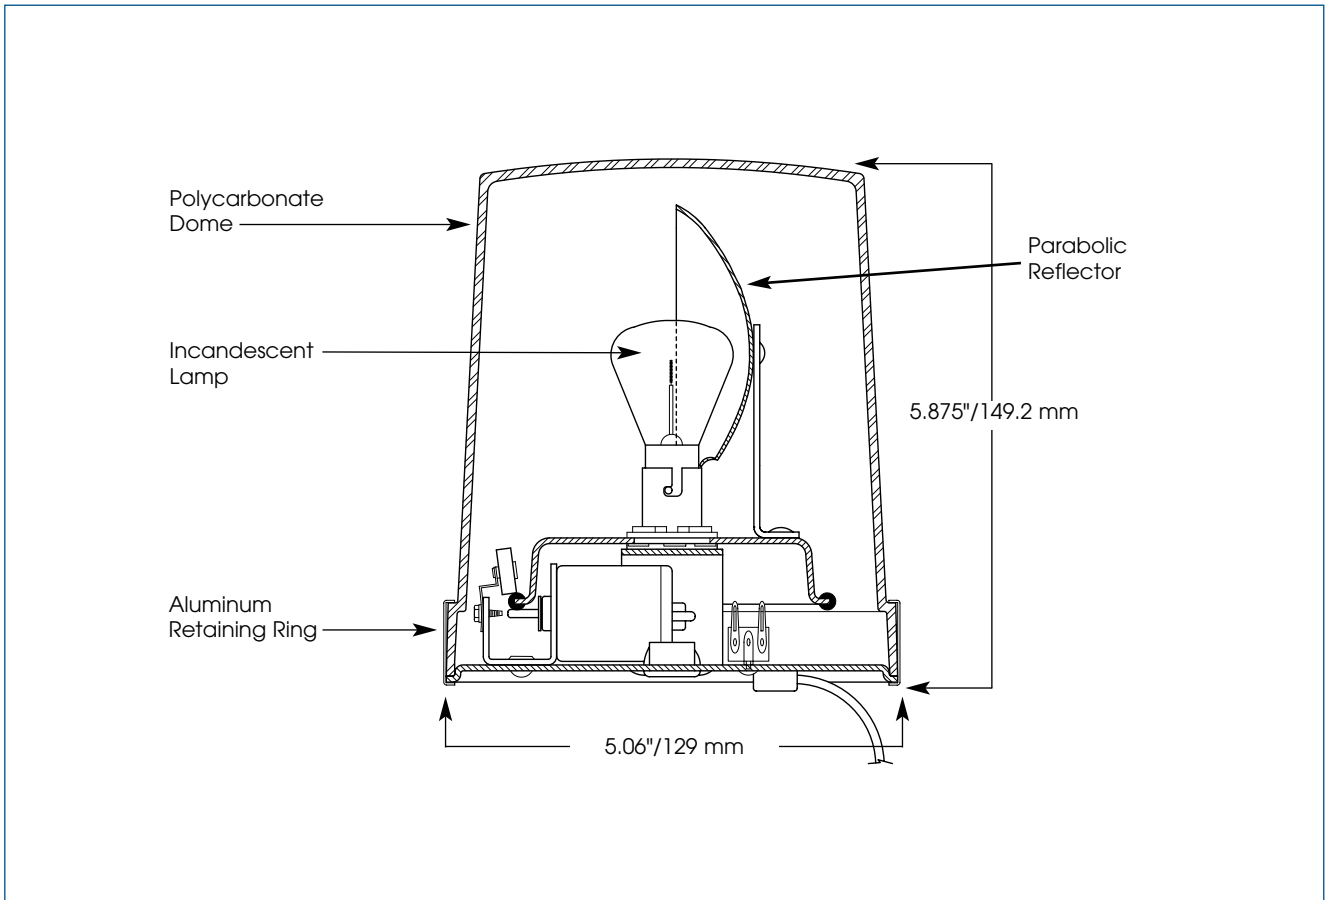

Vitalite® Rotating Warning Light

Model 121A

LIGHT DUTY VEHICULAR LIGHT

- Available in 12VDC and 24VDC
- Five dome colors
- Surface mount
- NEMA 3R, IP45 enclosure

The Federal Signal Vitalite® 121A is a compact, rotating light designed for vehicular applications. It features a parabolic reflector that rotates around an incandescent lamp, providing 60 flashes per minute in all directions. The 121A is available in five dome colors — amber, blue, clear, green and red.

The 121A is a surface mounted visual signal. A single wire is connected to the plus side of the battery source. The chassis of the light provides grounding. A simple on/off pull switch for activation is included. The 121A is available in 12VDC and 24VDC.

Model	Voltage	Operating Current	Flash Rate/Minute	Candlepower	Mount
121A	12VDC	3.0 amps	60	4,000	Surface
121A	24VDC	0.9 amps	60	4,000	Surface

VITALITE® ROTATING WARNING LIGHT (121A)

SPECIFICATIONS

Lamp Life*:	200 Hours	200 Hours
Lamp Style:	Incandescent	Incandescent
Operating Temperature:	-32°F to 120°F	-36°C to 49°C
Net Weight:	2.0 lbs.	0.91 kg
Shipping Weight:	1.35 lbs.	0.61 kg
Height:	5.875"	149.2 mm
Diameter:	5.06"	129 mm

* Optimal hours under ideal conditions.

HOW TO ORDER

- Specify model, voltage and color

REPLACEMENT PARTS

<u>Description</u>	<u>Part Number</u>	<u>Description</u>	<u>Part Number</u>
Dome, Amber	K8444B019A-12	Dome, Red	K8444B019A-11
Dome, Blue	K8444B019A-13	Incandescent Lamp, 12VDC	K8440A108
Dome, Clear	K8444B019A-14	Incandescent Lamp, 24VDC	K8107A045
Dome, Green	K8444B019A-15	Retaining Band	K8444A034D
Dome, Magenta	K8444B019A-17		