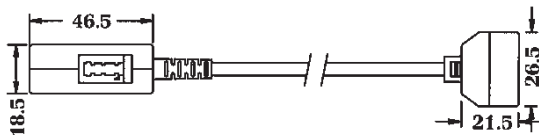

GMPJ-402-MJ2 GMPJ TO DUAL US JACK WITH 2M CORD

GMPJ-404-MJ2 (4C 4M)
GMPJ-406-MJ2 (4C 6M)
GMPJ-410-MJ2 (4C 10M)