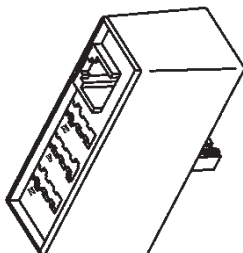

Plug to modular jack & US TAE jack.

GMP-MJ2

TAE PULG WITH DUAL US JACK

Plug to 2 US modular jacks.

GMP-J3/MJ

TAE PLUG WITH TRIPLEX TAE JACK & US JACK

Plug to 3 TAE jacks & US modular jack.

GMP-J4

TAE PLUG WITH FOUR TAE JACK

Plug to 4 TAE jacks.

GMJ3-MJ/L

TRIPLEX TAE JACK WITH US JACK

3TAE jacks to US modular jack, and use with line cord.

GMWJ

TAE UP WALL JACK

6F & 6N types are available.