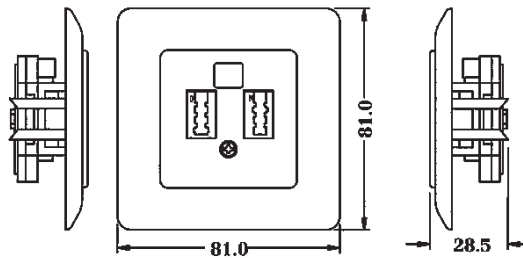

GMWJ2

TAE DUAL UP WALL JACK

6F & 6N types are available.