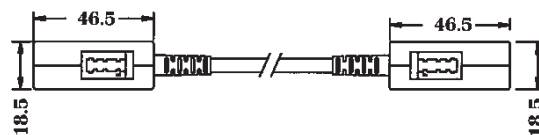

GMPJ-402-GMJ/MJ GMPJ TO GMJ-MJ WITH 2M CORD

GMPJ-404-GMJ/MJ (4C 4M)
GMPJ-410-GMJ/MJ (4C 10M)