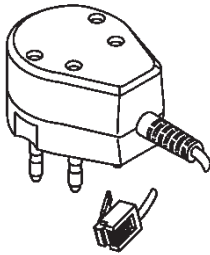

HLPJ-402-MP

HLPJ TO US PLUG WITH 2M 4C CORD

HLPJ-404-MP (4C 4M)
HLPJ-406-MP (4C 6M)
HLPJ-410-MP (4C 10M)