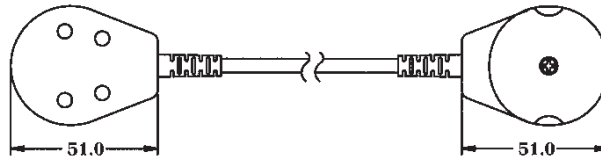

HLPJ-402-HLJ HLPJ TO HLJ WITH 2M 4C CORD

HLPJ-404-HLJ (4C 4M)
HLPJ-406-HLJ (4C 6M)
HLPJ-410-HLJ (4C 10M)