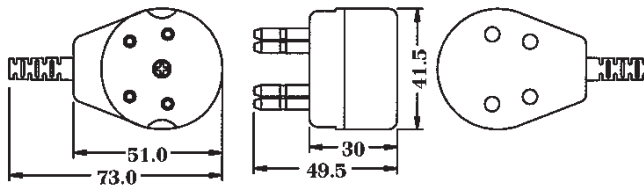

HLOPJ-L

HL PLUG/JACK ADAPTER(Break in)