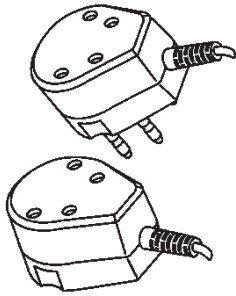

HLPJ-402-HLJ HLPJ TO HLJ WITH 2M 4C CORD

HLPJ-404-HLJ (4C 4M)
HLPJ-406-HLJ (4C 6M)
HLPJ-410-HLJ (4C 10M)