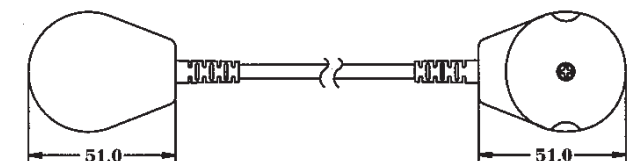

HLP-402-HLJ

HLP TO HLJ WITH 2M 4C CORD

HLP-404-HLJ (4C 4M)
HLP-406-HLJ (4C 6M)
HLP-410-HLJ (4C 10M)