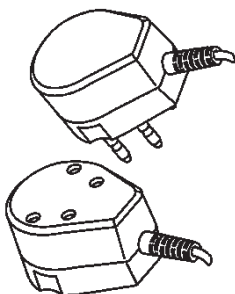

HLP-402-HLJ

HLP TO HLJ WITH 2M 4C CORD

HLP-404-HLJ (4C 4M)
HLP-406-HLJ (4C 6M)
HLP-410-HLJ (4C 10M)