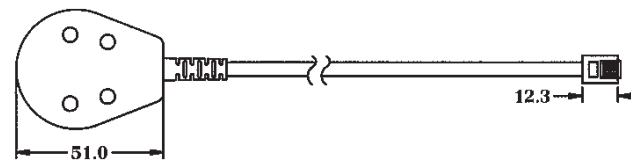

HLPJ-402-MP

HLPJ TO US PLUG WITH 2M 4C CORD

HLPJ-404-MP (4C 4M)
HLPJ-406-MP (4C 6M)
HLPJ-410-MP (4C 10M)