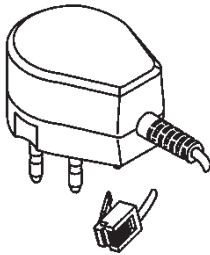

HLP-402-MP

HLP TO US PLUG WITH 2M 4C CORD

HLP-404-MP (4C 4M)
HLP-406-MP (4C 6M)
HLP-410-MP (4C 10M)