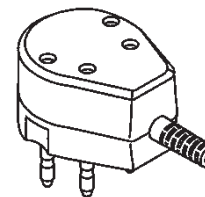

HLOPJ-L

HL PLUG/JACK ADAPTER(Break in)