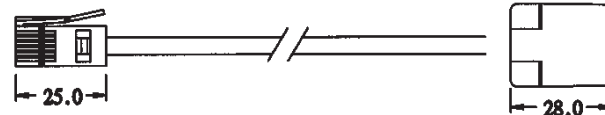

UKP-407-UKJ2

UKP TO UKJ2 WITH 7FT 4C CORD

UKP-403-UKJ2
(4C 3FT)
UKP-414-UKJ2
(4C 14FT)
UKP-425-UKJ2
(4C 25FT)