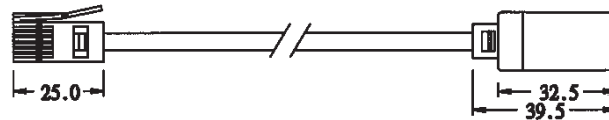

UKP-407-UKJ

UKP TO UKJ WITH 7FT 4C CORD

UKP-403-UKJ
(4C 3FT)
UKP-414-UKJ
(4C 14FT)
UKP-425-UKJ
(4C 25FT)