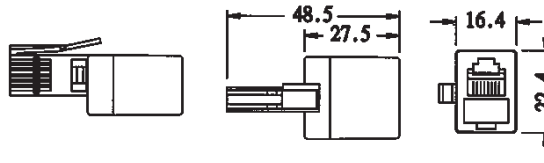

UKP-MJ

UK PLUG TO US JACK ADAPTER

Convert UK Plug to US modular jack.