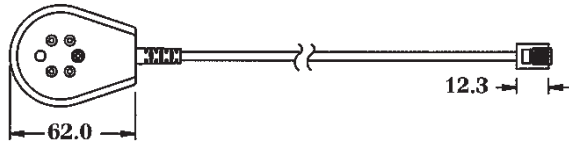

BLP-402-MP

BLP TO US PLUG WITH 2M 4C CORD

BLP-404-MP
(4C 4M)
BLP-406-MP
(4C 6M)
BLP-410-MP
(4C 10M)