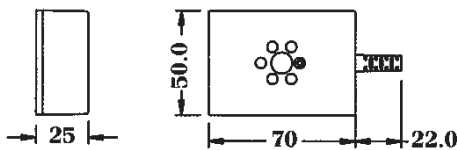

BLWJ-L

BL WALL JACK

Designs for relocating telephone or adding extensions.