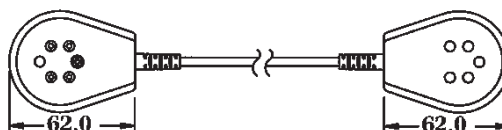

BLP-402-BLJ

BLP TO BLJ WITH 2M 4C CORD

BLP-404-BLJ
(4C 4M)
BLP-406-BLJ
(4C 6M)
BLP-410-BLJ
(4C 10M)