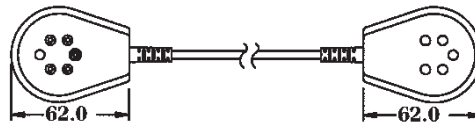

BLPJ-402-BLJ BLPJ TO BLJ WITH 2M 4C CORD

BLPJ-404-BLJ
(4C 4M)
BLPJ-406-BLJ
(4C 6M)
BLPJ-410-BLJ
(4C 10M)