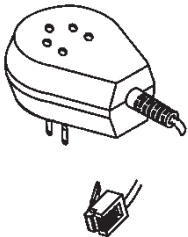

BLPJ-402-MP

BLPJ TO US PLUG WITH 2M 4C CORD

BLPJ-404-MP
(4C 4M)
BLPJ-406-MP
(4C 6M)
BLPJ-410-MP
(4C 10M)