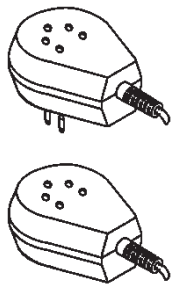

BLPJ-402-BLJ BLPJ TO BLJ WITH 2M 4C CORD

BLPJ-404-BLJ
(4C 4M)
BLPJ-406-BLJ
(4C 6M)
BLPJ-410-BLJ
(4C 10M)