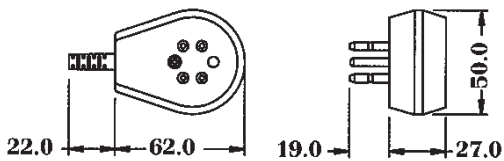

BLOPJ-L

BL PLUG/JACK ADAPTER(Break in)

Use with line cord, plug and jack are separated.