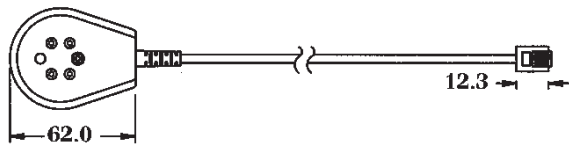

BLPJ-402-MP

BLPJ TO US PLUG WITH 2M 4C CORD

BLPJ-404-MP
(4C 4M)
BLPJ-406-MP
(4C 6M)
BLPJ-410-MP
(4C 10M)