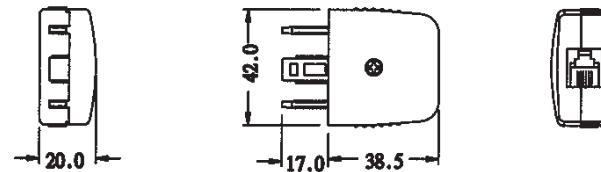

SAP-L

SA TELEPHONE PLUG

Use with line cord.

SAJ-L

SA TELEPHONE JACK

Use with line cord.

SAP-MJ

SA PLUG WITH US JACK

Male plug to US modular jack.

SAPJ-L

SA PLUG / JACK ADAPTER

Convert SA plug to SA jack.

SAPJ-MJ

SA ADAPTER WITH US JACK

Plug & jack to US modular jack.

<p>SASMJ SA SMALL MODULAR JACK</p>		<p>With US modular jack.</p>
		
<p>SAP-402-MP SAP TO US PLUG WITH 2M 4C CORD</p>		<p>SAP-404-MP (4C 4M) SAP-406-MP (4C 6M) SAP-410-MP (4C 10M)</p>
		
<p>SAP-402-MJ2 SAP TO DUAL US JACK WITH 2M 4C CORD</p>		<p>SAP-404-MJ2 (4C 4M) SAP-406-MJ2 (4C 6M) SAP-410-MJ2 (4C 10M)</p>
		
<p>SAPJ-402-SAJ SAPJ TO SAJ WITH 2M 4C CORD</p>		<p>SAPJ-404-SAJ (4C 4M) SAPJ-406-SAJ (4C 6M) SAPJ-410-SAJ (4C 10M)</p>
		
<p>SAPJ-402-MJ SAPJ TO US JACK WITH 2M 4C CORD</p>		<p>SAPJ-404-MJ (4C 4M) SAPJ-406-MJ (4C 6M) SAPJ-410-MJ (4C 10M)</p>
