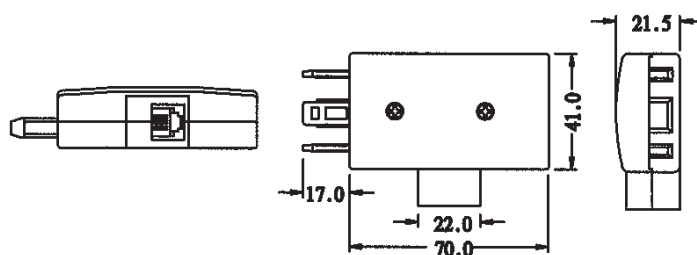

Male plug to US modular jack.

SAPJ-L

SA PLUG / JACK ADAPTER

Convert SA plug to SA jack.

SAPJ-MJ

SA ADAPTER WITH US JACK

Plug & jack to US modular jack.

<p>SASMJ SA SMALL MODULAR JACK</p>		<p>With US modular jack.</p>
		
<p>SAP-402-MP SAP TO US PLUG WITH 2M 4C CORD</p>		<p>SAP-404-MP (4C 4M) SAP-406-MP (4C 6M) SAP-410-MP (4C 10M)</p>
		
<p>SAP-402-MJ2 SAP TO DUAL US JACK WITH 2M 4C CORD</p>		<p>SAP-404-MJ2 (4C 4M) SAP-406-MJ2 (4C 6M) SAP-410-MJ2 (4C 10M)</p>
		
<p>SAPJ-402-SAJ SAPJ TO SAJ WITH 2M 4C CORD</p>		<p>SAPJ-404-SAJ (4C 4M) SAPJ-406-SAJ (4C 6M) SAPJ-410-SAJ (4C 10M)</p>
		
<p>SAPJ-402-MJ SAPJ TO US JACK WITH 2M 4C CORD</p>		<p>SAPJ-404-MJ (4C 4M) SAPJ-406-MJ (4C 6M) SAPJ-410-MJ (4C 10M)</p>
