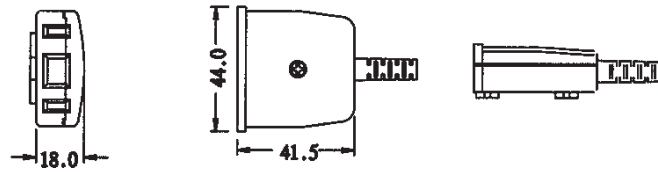

SAP-L

SA TELEPHONE PLUG

Use with line cord.

SAJ-L

SA TELEPHONE JACK

Use with line cord.

SAP-MJ

SA PLUG WITH US JACK

Male plug to US modular jack.

SAPJ-L

SA PLUG / JACK ADAPTER

Convert SA plug to SA jack.

SAPJ-MJ

SA ADAPTER WITH US JACK

Plug & jack to US modular jack.

<p>SASMJ SA SMALL MODULAR JACK</p>		<p>With US modular jack.</p>
		
<p>SAP-402-MP SAP TO US PLUG WITH 2M 4C CORD</p>		<p>SAP-404-MP (4C 4M) SAP-406-MP (4C 6M) SAP-410-MP (4C 10M)</p>
		
<p>SAP-402-MJ2 SAP TO DUAL US JACK WITH 2M 4C CORD</p>		<p>SAP-404-MJ2 (4C 4M) SAP-406-MJ2 (4C 6M) SAP-410-MJ2 (4C 10M)</p>
		
<p>SAPJ-402-SAJ SAPJ TO SAJ WITH 2M 4C CORD</p>		<p>SAPJ-404-SAJ (4C 4M) SAPJ-406-SAJ (4C 6M) SAPJ-410-SAJ (4C 10M)</p>
		
<p>SAPJ-402-MJ SAPJ TO US JACK WITH 2M 4C CORD</p>		<p>SAPJ-404-MJ (4C 4M) SAPJ-406-MJ (4C 6M) SAPJ-410-MJ (4C 10M)</p>
