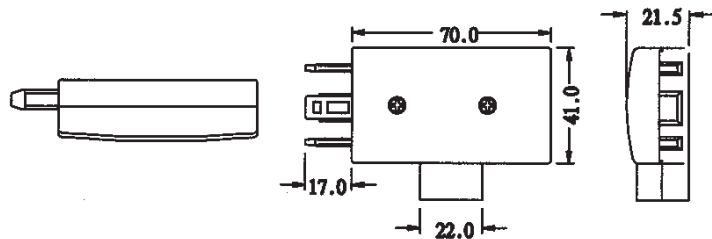

SAP-L

SA TELEPHONE PLUG

Use with line cord.

SAJ-L

SA TELEPHONE JACK

Use with line cord.

SAP-MJ

SA PLUG WITH US JACK

Male plug to US modular jack.

SAPJ-L

SA PLUG / JACK ADAPTER

Convert SA plug to SA jack.

SAPJ-MJ

SA ADAPTER WITH US JACK

Plug & jack to US modular jack.

<p>SASMJ SA SMALL MODULAR JACK</p>		<p>With US modular jack.</p>
		
<p>SAP-402-MP SAP TO US PLUG WITH 2M 4C CORD</p>		<p>SAP-404-MP (4C 4M) SAP-406-MP (4C 6M) SAP-410-MP (4C 10M)</p>
		
<p>SAP-402-MJ2 SAP TO DUAL US JACK WITH 2M 4C CORD</p>		<p>SAP-404-MJ2 (4C 4M) SAP-406-MJ2 (4C 6M) SAP-410-MJ2 (4C 10M)</p>
		
<p>SAPJ-402-SAJ SAPJ TO SAJ WITH 2M 4C CORD</p>		<p>SAPJ-404-SAJ (4C 4M) SAPJ-406-SAJ (4C 6M) SAPJ-410-SAJ (4C 10M)</p>
		
<p>SAPJ-402-MJ SAPJ TO US JACK WITH 2M 4C CORD</p>		<p>SAPJ-404-MJ (4C 4M) SAPJ-406-MJ (4C 6M) SAPJ-410-MJ (4C 10M)</p>
