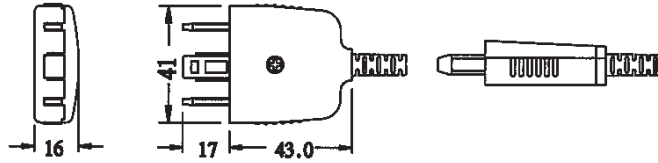

SAP-L

SA TELEPHONE PLUG

Use with line cord.

SAJ-L

SA TELEPHONE JACK

Use with line cord.

SAP-MJ

SA PLUG WITH US JACK

Male plug to US modular jack.

SAPJ-L

SA PLUG / JACK ADAPTER

Convert SA plug to SA jack.

SAPJ-MJ

SA ADAPTER WITH US JACK

Plug & jack to US modular jack.

<p>SASMJ SA SMALL MODULAR JACK</p>		<p>With US modular jack.</p>
		
<p>SAP-402-MP SAP TO US PLUG WITH 2M 4C CORD</p>		<p>SAP-404-MP (4C 4M) SAP-406-MP (4C 6M) SAP-410-MP (4C 10M)</p>
		
<p>SAP-402-MJ2 SAP TO DUAL US JACK WITH 2M 4C CORD</p>		<p>SAP-404-MJ2 (4C 4M) SAP-406-MJ2 (4C 6M) SAP-410-MJ2 (4C 10M)</p>
		
<p>SAPJ-402-SAJ SAPJ TO SAJ WITH 2M 4C CORD</p>		<p>SAPJ-404-SAJ (4C 4M) SAPJ-406-SAJ (4C 6M) SAPJ-410-SAJ (4C 10M)</p>
		
<p>SAPJ-402-MJ SAPJ TO US JACK WITH 2M 4C CORD</p>		<p>SAPJ-404-MJ (4C 4M) SAPJ-406-MJ (4C 6M) SAPJ-410-MJ (4C 10M)</p>
