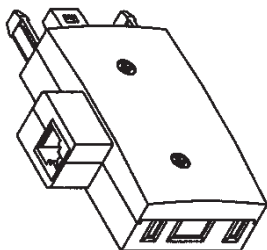

SAP-L

SA TELEPHONE PLUG

Use with line cord.

SAJ-L

SA TELEPHONE JACK

Use with line cord.

SAP-MJ

SA PLUG WITH US JACK

Male plug to US modular jack.

SAPJ-L

SA PLUG / JACK ADAPTER

Convert SA plug to SA jack.

SAPJ-MJ

SA ADAPTER WITH US JACK

Plug & jack to US modular jack.

<p>SASMJ SA SMALL MODULAR JACK</p>		<p>With US modular jack.</p>
		
<p>SAP-402-MP SAP TO US PLUG WITH 2M 4C CORD</p>		<p>SAP-404-MP (4C 4M) SAP-406-MP (4C 6M) SAP-410-MP (4C 10M)</p>
		
<p>SAP-402-MJ2 SAP TO DUAL US JACK WITH 2M 4C CORD</p>		<p>SAP-404-MJ2 (4C 4M) SAP-406-MJ2 (4C 6M) SAP-410-MJ2 (4C 10M)</p>
		
<p>SAPJ-402-SAJ SAPJ TO SAJ WITH 2M 4C CORD</p>		<p>SAPJ-404-SAJ (4C 4M) SAPJ-406-SAJ (4C 6M) SAPJ-410-SAJ (4C 10M)</p>
		
<p>SAPJ-402-MJ SAPJ TO US JACK WITH 2M 4C CORD</p>		<p>SAPJ-404-MJ (4C 4M) SAPJ-406-MJ (4C 6M) SAPJ-410-MJ (4C 10M)</p>
