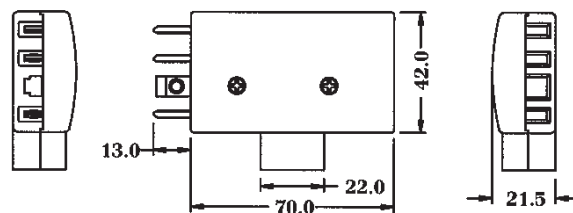

AUPJ-L

AU PLUG/JACK ADAPTER

Use with line cord.
Convert a single outlet jack into a plug/jack adapter.

AUPJ-MJ

AU ADAPTER WITH US JACK