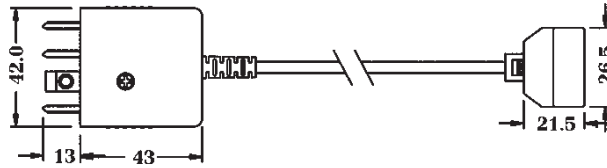

Male plug to US modular jack.

AUPJ-L

AU PLUG/JACK ADAPTER

Use with line cord.
Convert a single outlet jack into a plug/jack adapter.

AUPJ-MJ

AU ADAPTER WITH US JACK

Plug & jack to US modular jack.

AUP-402-MP

AUP TO US PLUG WITH 2M CORD

AUP-404-MP (4C 4M)
AUP-406-MP (4C 6M)
AUP-410-MP (4C 10M)

AUP-402-MJ2

AUP TO DUAL US JACK WITH 2M CORD

AUP-404-MJ2 (4C 4M)
AUP-406-MJ2 (4C 6M)
AUP-410-MJ2 (4C 10M)

AUPJ-402-AUJ

AUPJ TO AUJ WITH 2M CORD