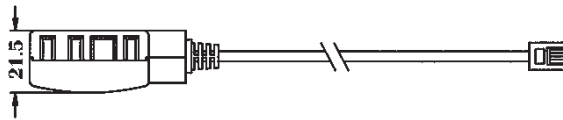

AUPJ-402-MP

AUPJ TO US PLUG WITH 2M CORD

AUPJ-404-MP (4C 4M)
AUPJ-406-MP (4C 6M)
AUPJ-410-MP (4C 10M)