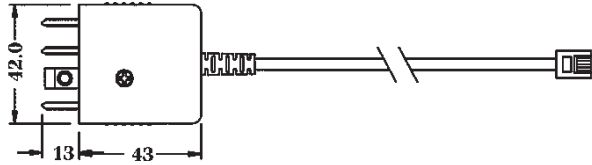

Male plug to US modular jack.

AUPJ-L

AU PLUG/JACK ADAPTER

Use with line cord.
Convert a single outlet jack into a plug/jack adapter.

AUPJ-MJ

AU ADAPTER WITH US JACK

Plug & jack to US modular jack.

AUP-402-MP

AUP TO US PLUG WITH 2M CORD

AUP-404-MP (4C 4M)
AUP-406-MP (4C 6M)
AUP-410-MP (4C 10M)

AUP-402-MJ2

AUP TO DUAL US JACK WITH 2M CORD

AUP-404-MJ2 (4C 4M)
AUP-406-MJ2 (4C 6M)
AUP-410-MJ2 (4C 10M)

AUPJ-402-AUJ

AUPJ TO AUJ WITH 2M CORD