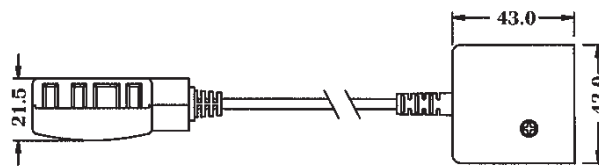

AUP TO US PLUG WITH 2M CORD

AUP-404-MP (4C 4M)
AUP-406-MP (4C 6M)
AUP-410-MP (4C 10M)

AUP-402-MJ2

AUP TO DUAL US JACK WITH 2M CORD

AUP-404-MJ2 (4C 4M)
AUP-406-MJ2 (4C 6M)
AUP-410-MJ2 (4C 10M)

AUPJ-402-AUJ

AUPJ TO AUJ WITH 2M CORD

AUPJ-404-AUJ (4C 4M)
AUPJ-406-AUJ (4C 6M)
AUPJ-410-AUJ (4C 10M)

AUPJ-402-MP

AUPJ TO US PLUG WITH 2M CORD

AUPJ-404-MP (4C 4M)
AUPJ-406-MP (4C 6M)
AUPJ-410-MP (4C 10M)

AUPJ-402-MJ

AUPJ TO US JACK WITH 2M CORD