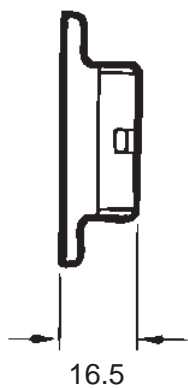

B-0777 Mounting Hole

B-0777

B-0778

**B-0779
B-0780**

**B-0778
B-0779
B-0780**