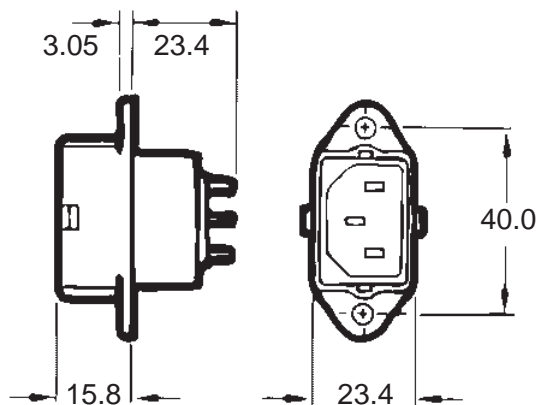

B-0777 Mounting Hole

B-0777

B-0778

**B-0779
B-0780**

**B-0778
B-0779
B-0780**