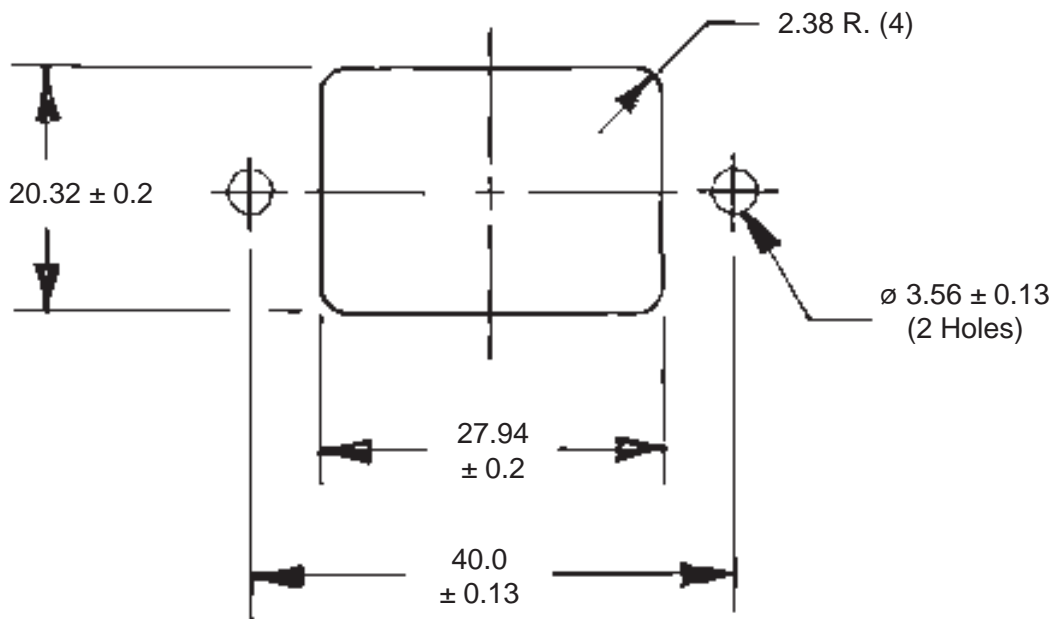

B-0777 Mounting Hole