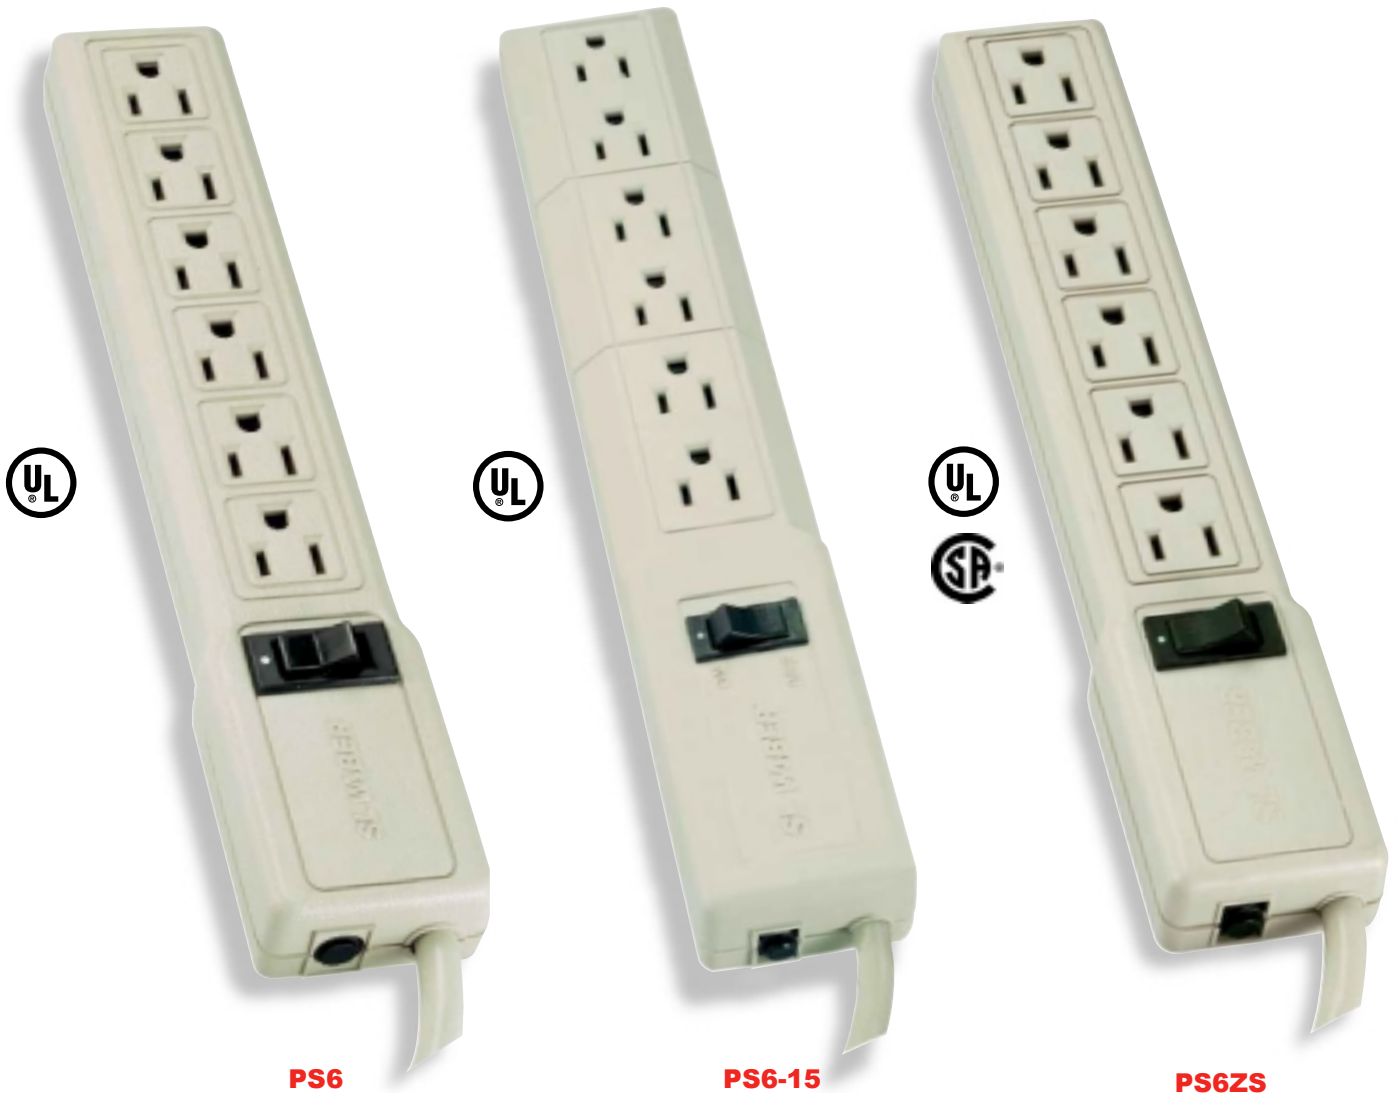

PLASTIC-NON SURGE SERIES

MULTIPLE OUTLET STRIPS

Plastic Multiple Outlet Strips provide convenience, organization and safety. Get extra outlets exactly where you want them, instantly, and without overloads or short circuits. Ideal for use with hand power tools, lights, appliances, workshop equipment, hobby tools and electrical displays. When the job is done, these multiple outlet strips easily disconnect for relocation.

- General Specifications:**
- Six grounded outlets • Plastic housing • Resettable circuit breaker
 - UL (Models PS6, PS6-15) • UL/CSA (Model PS6ZS)

MODEL #	NUMBER OF OUTLETS	ELECTRICAL RATING	DIMENSIONS (L" x W" x H")	CORD LENGTH	COLOR	SWITCH	CB
PS6	6	125VAC / 60Hz / 15A	10.38 x 2 x 1	4'	Beige	Y	Y
PS6-15	6	120VAC / 60Hz / 15A	12.5 x 2.18 x 1.18	15'	Beige	Y	Y
PS6ZS	6	120VAC / 60Hz / 15A	10.38 x 2 x 1	3'	Beige	Y	Y