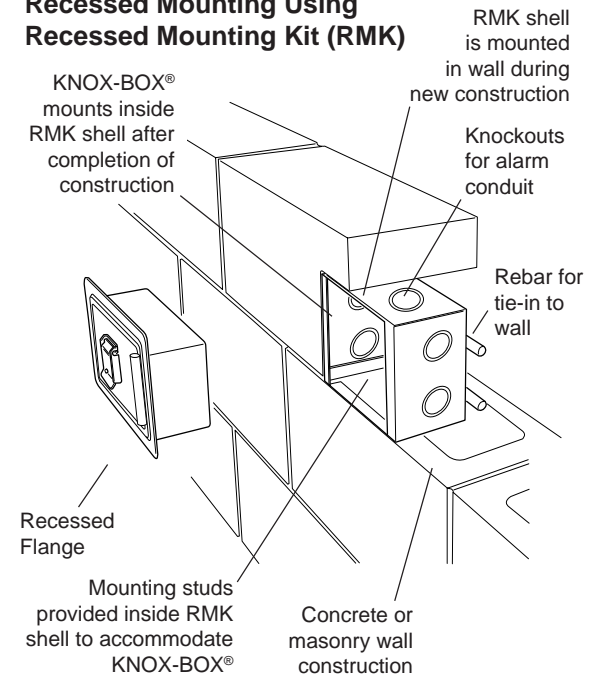

For more information or technical assistance, please call our office — and/or see informations in [Document No. 2028](#)

Recessed Mounting Kit

The 3200 Recessed Mounting Kit (RMK) is used for recessed models only. It contains a shell housing and mounting hardware to be cast-in-place in new concrete or masonry construction. After construction is completed, the KNOX-BOX® mounts inside the recessed shell housing. The RMK may only be used in new concrete or masonry construction.

Installation

Fasten the mounting kit to the inside wall of a concrete form or set-in-place during masonry wall construction. Connect the wiring conduit through one of several knockout holes in the shell housing.

Dimensions

(155.6 High x 152.4 Wide x 127.0 Deep)mm, including Rebar

IMPORTANT: Care should be taken to insure that the front of the RMK shell housing, including the cover plate and screw heads, is flush with the finish wall.

The RMK must be plumbed to insure vertical alignment of the vault.

Recessed Mounting Using Recessed Mounting Kit (RMK)

To learn more about B-I-A please visit us at our
WEB site: www.BiaGmbH.com

KNOX-BOX®