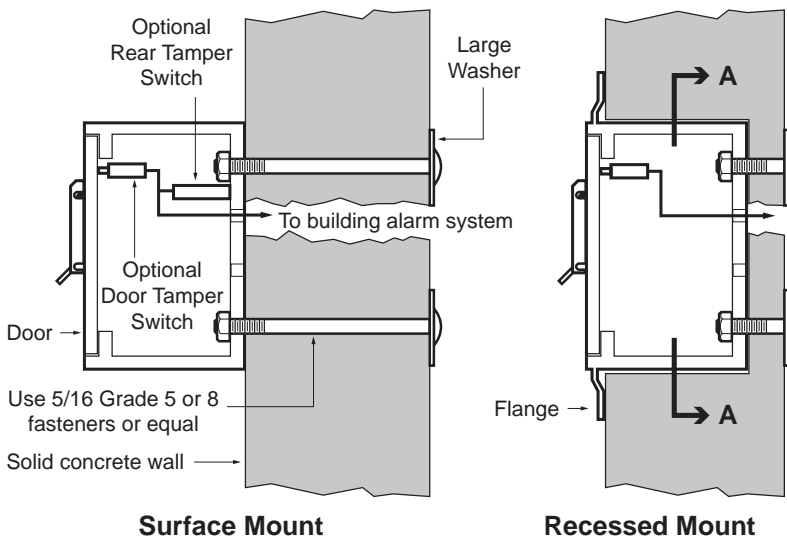

Options

- Alarm tamper switches (UL Listed)
- Additional rust and corrosion protection (Aluminization)
- Recessed Mounting Kit (RMK) for recessed models only

KNOX[®]
Serving Fire Departments Since 1975

3200 Series Lift-Off Door Model — Mounting Diagram