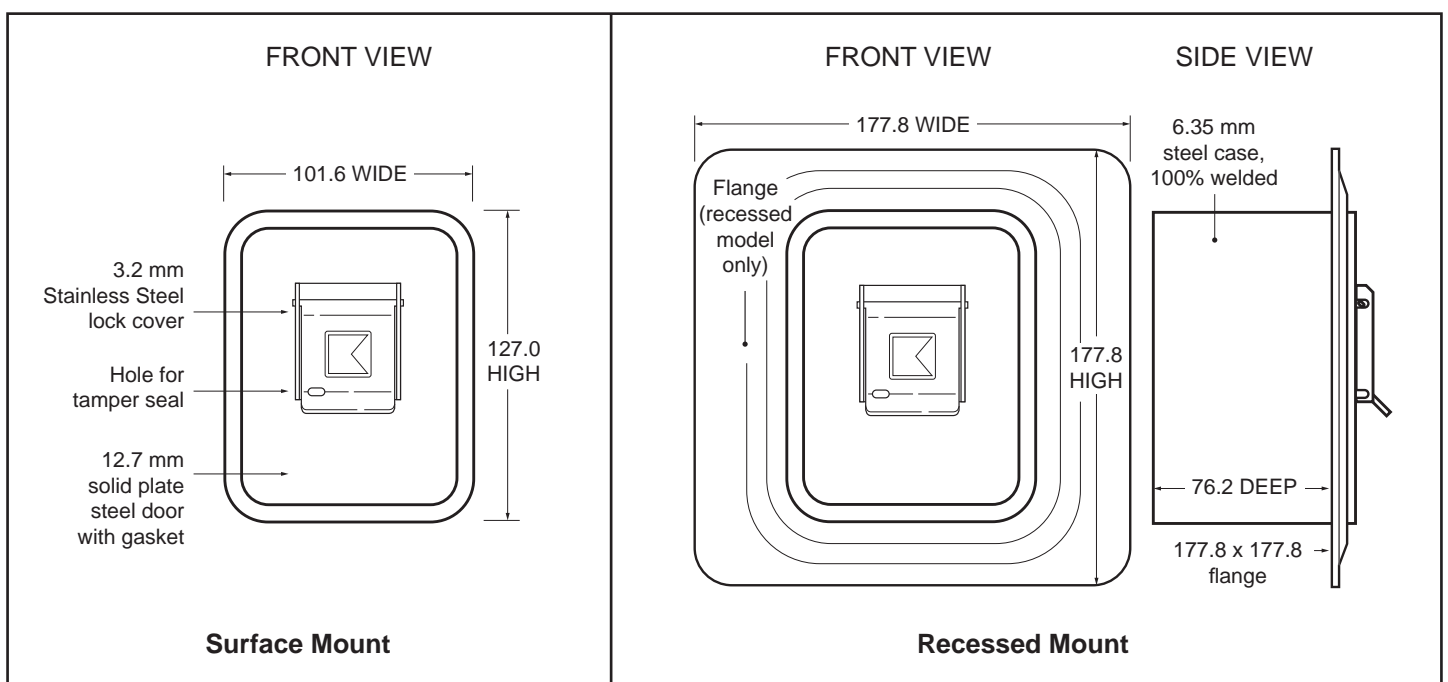

USA / Europe

High Security Industrial / Government Key Box

Knox-Box® — 3200 Series Lift-Off Door Model

The number one high-security KNOX-BOX® key box is used for most commercial applications including businesses, schools, government and public buildings, community associations and apartment complexes. The 3200 Series KNOX-BOX® with lift-off door holds keys, access cards and other small items necessary for emergency access.

Features and Benefits

- Holds up to 10 keys or 3 access cards in interior compartment
- Ensures high security with UL® Listed Medeco lock
- Includes a Knox-Coat® proprietary finishing process that protects Knox products up to four times better than standard powder coat
- Resists moist conditions with a weather resistant door gasket
- Colors: Black, Dark Bronze or Aluminum
- Weight: Surface mount – 8 lbs. (3.632 kg)
  Recessed mount – 9 lbs. (4.086 kg)

Options

- Alarm tamper switches (UL Listed)
- Additional rust and corrosion protection (Aluminization)
- Recessed Mounting Kit (RMK) for recessed models only

KNOX
Serving Fire Departments Since 1975