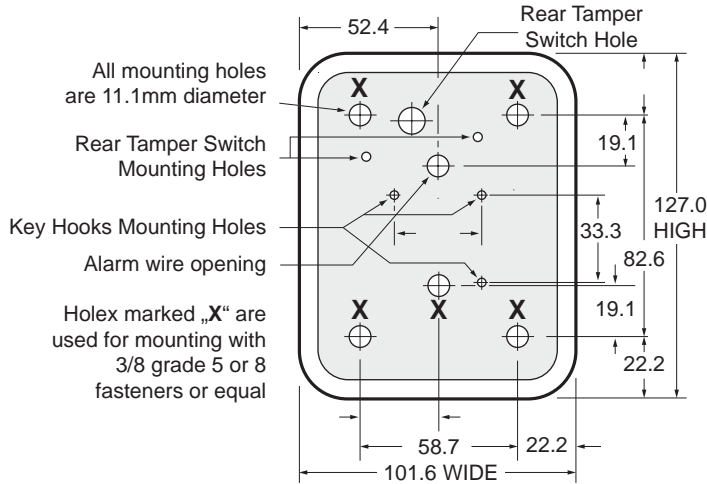

Dimensions

(155.6 High x 152.4 Wide x 127.0 Deep)mm, including Rebar

IMPORTANT: Care should be taken to insure that the front of the RMK shell housing, including the cover plate and screw heads, is flush with the finish wall. The RMK must be plumbed to insure vertical alignment of the vault.

Figure A
Front View of Rear Plate