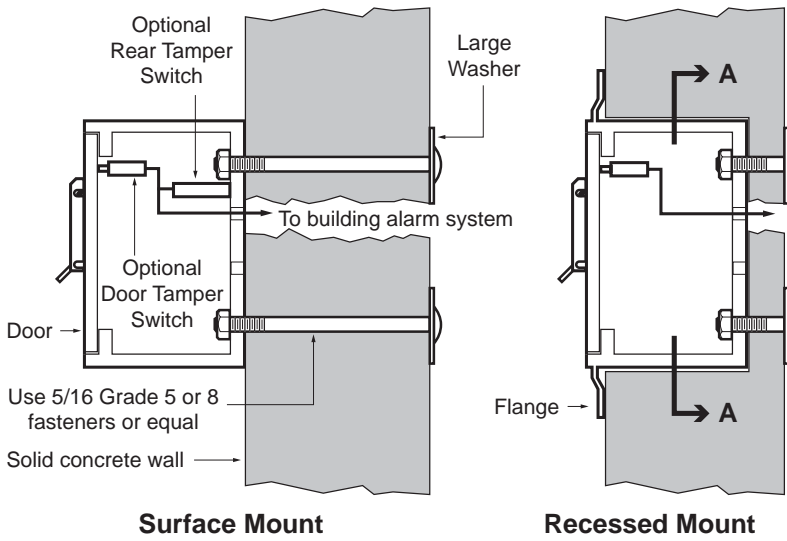

3200 Series Lift-Off Door Model — Mounting Diagram