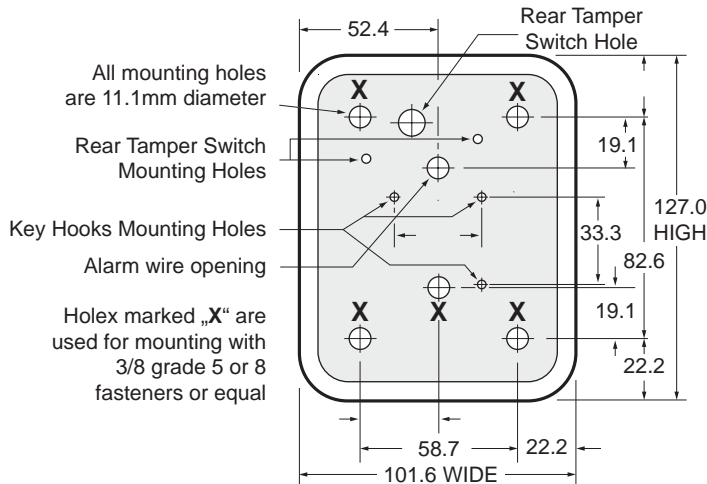

3200 Series Lift-Off Door Model — Mounting Diagram

Attention: KNOX-BOX® key box is a very strong device that MUST be mounted properly to ensure maximum security and resist physical attack.

Knox® Rapid Entry System

The Knox Company manufactures a complete line of high security products including Knox-Box® key boxes, key vaults, cabinets, key switches, padlocks, locking FDC caps and electronic master key security systems.

For more information or technical assistance, please call our office — and/or see informations in [Document No. 2028](#)

Recessed Mounting Kit

The 3200 Recessed Mounting Kit (RMK) is used for recessed models only. It contains a shell housing and mounting hardware to be cast-in-place in new concrete or masonry construction. After construction is completed, the KNOX-BOX® mounts inside the recessed shell housing. The RMK may only be used in new concrete or masonry construction.

Installation

Fasten the mounting kit to the inside wall of a concrete form or set-in-place during masonry wall construction. Connect the wiring conduit through one of several knockout holes in the shell housing.

Dimensions

(155.6 High x 152.4 Wide x 127.0 Deep)mm, including Rebar

IMPORTANT: Care should be taken to insure that the front of the RMK shell housing, including the cover plate and screw heads, is flush with the finish wall.

The RMK must be plumbed to insure vertical alignment of the vault.

Recessed Mounting Using Recessed Mounting Kit (RMK)

To learn more about B-I-A please visit us at our
WEB site: www.BiaGmbH.com