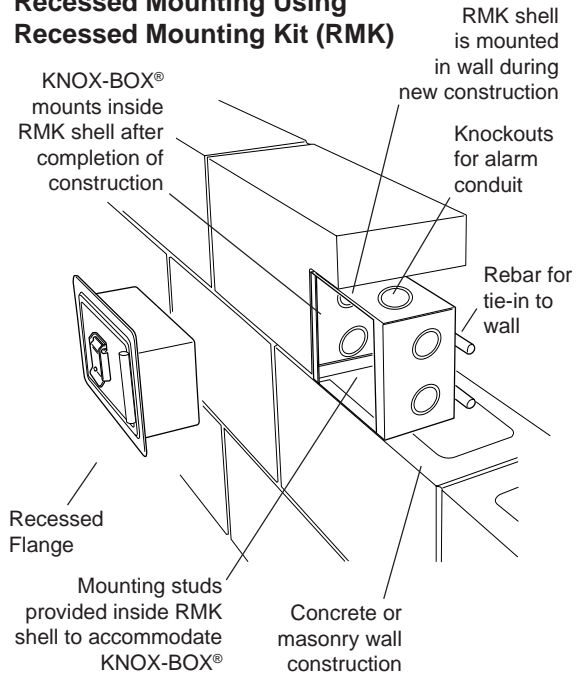

Recessed Mounting Kit

The 3200 Recessed Mounting Kit (RMK) is used for recessed models only. It contains a shell housing and mounting hardware to be cast-in-place in new concrete or masonry construction. After construction is completed, the KNOX-BOX® mounts inside the recessed shell housing. The RMK may only be used in new concrete or masonry construction.

Installation

Fasten the mounting kit to the inside wall of a concrete form or set-in-place during masonry wall construction. Connect the wiring conduit through one of several knockout holes in the shell housing.

Dimensions

(155.6 High x 152.4 Wide x 127.0 Deep)mm, including Rebar

IMPORTANT: Care should be taken to insure that the front of the RMK shell housing, including the cover plate and screw heads, is flush with the finish wall. The RMK must be plumbed to insure vertical alignment of the vault.

Figure A
Front View of Rear Plate

Attention: KNOX-BOX® key box is a very strong device that MUST be mounted properly to ensure maximum security and resist physical attack.

Recessed Mounting Using Recessed Mounting Kit (RMK)