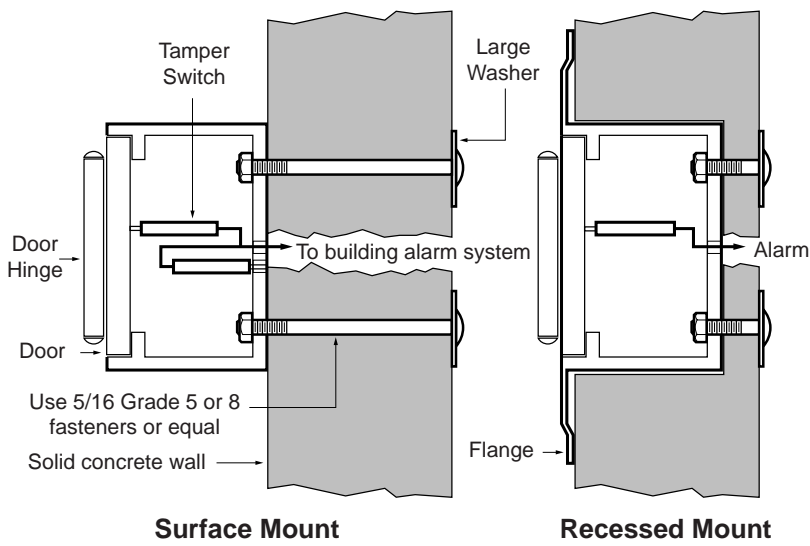

Options

- Alarm tamper switches (UL Listed)
- Additional rust and corrosion protection (Aluminization)
- Recessed Mounting Kit (RMK) for recessed models only

KNOX
Serving Fire Departments Since 1975

3200 Series Hinged Door Model — Mounting Diagram