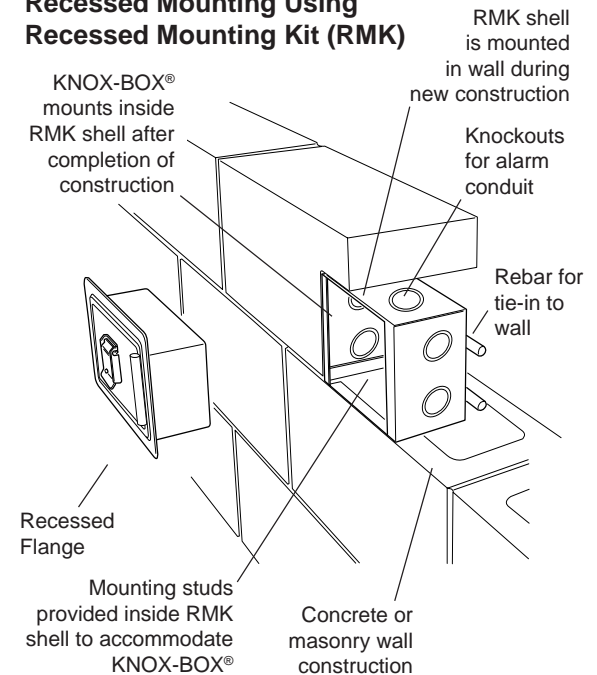

Recessed Mounting Using Recessed Mounting Kit (RMK)