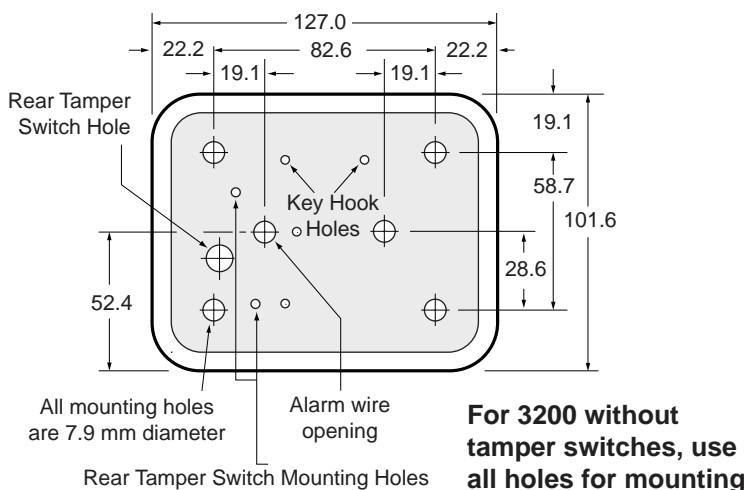

Inside View