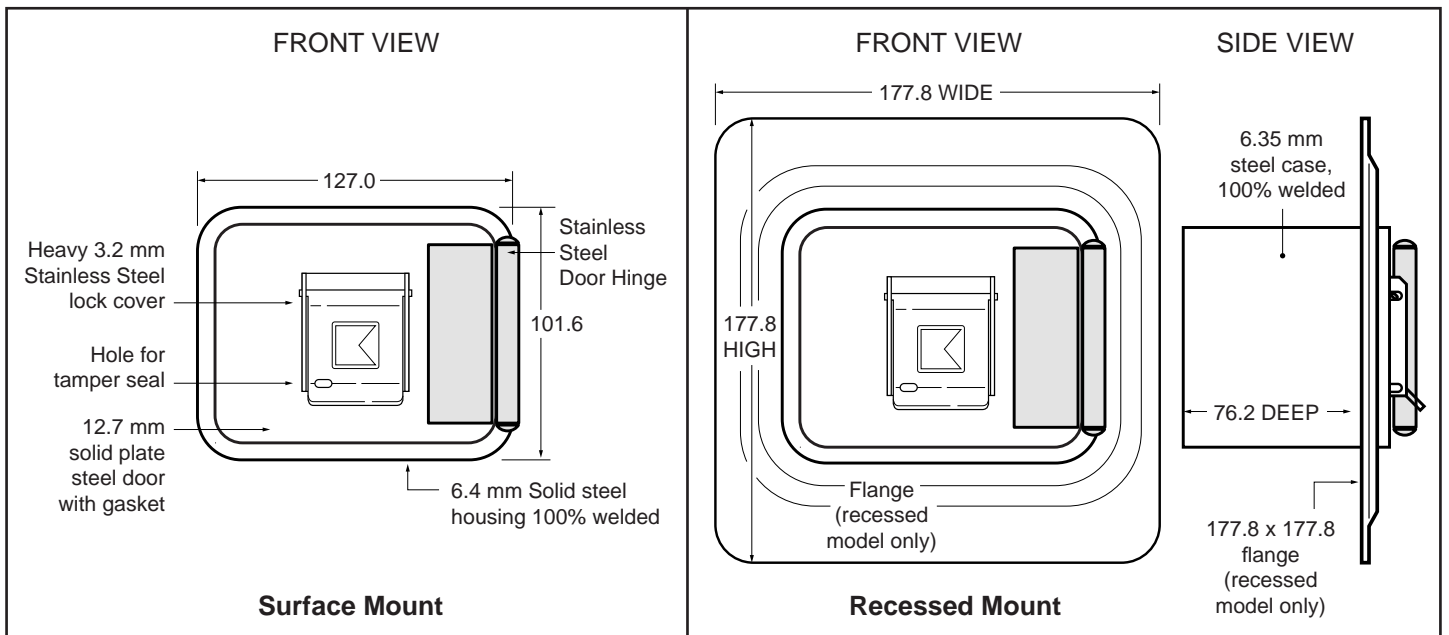

USA / Europe

High Security Industrial / Government Key Box

Knox-Box® — 3200 Series
Hinged Door Model

The number one high-security KNOX-BOX® is used for most commercial applications including businesses, schools, government and public buildings, community associations and apartment complexes. The 3200 Series KNOX-BOX® holds keys, access cards and other small items necessary for emergency access. The hinged-door 3200 Series KNOX-BOX® is more convenient than the lift-off door version because it allows single-handed operation and opened or closed, it's all one unit.

Features and Benefits

- Holds up to 10 keys or 3 access cards in interior compartment
- Ensures high security with UL® Listed Medeco lock
- Includes a Knox-Coat® proprietary finishing process that protects Knox products up to four times better than standard powder coat
- Resists moist conditions with a weather resistant door gasket
- Hinged door allows single-handed operation
- Colors: Black, Dark Bronze or Aluminum
- Weight: Surface mount – 8 lbs. (3.632 kg)
  Recessed mount – 9 lbs. (4.086 kg)

Options

- Alarm tamper switches (UL Listed)
- Additional rust and corrosion protection (Aluminization)
- Recessed Mounting Kit (RMK) for recessed models only

KNOX
Serving Fire Departments Since 1975