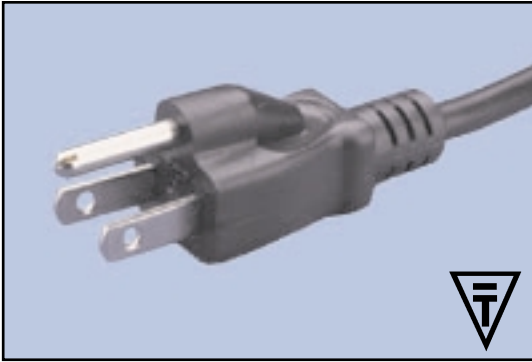

<b>Plug:</b> JIS 8303 <b>Approvals:</b> DENTORI	<b>Cable Type:</b> H05VVH2F0.75 <b>Current Rating:</b> 3 Amp <b>Voltage Rating:</b> 125V AC <b>Cable Temperature:</b> +5 °C to +70 °C <b>Material:</b> PVC <b>Length (± 0.1 m):</b> 1.8 m <b>Conductor Size:</b> 2 x 0.75 mm <sup>2</sup> <b>Wiring Code:</b> International <b>O.D. (Nominal):</b> Flat <b>Approx. Stranding:</b> 30 / 0.18	<b>Connector:</b> IEC 60320 C7 <b>Approvals:</b> UL/CSA
--	--	--

Document	Catalog No. / Katalog-Nr.	Description / Beschreibung	Weight/ea	VPE/Pack	U/M	EDP-No.
	<b>86532140</b>	<b>Japanese 3 Amp Class II Cordset with C7 Connector</b>				
		Japanese 3A/125Vac Class II Cordset w/C7 Connector, 1.8m, Black	90g	50	ea	<b>116971</b>

<b>Plug:</b> JIS 8303 <b>Approvals:</b> DENTORI	<b>Cable Type:</b> Japanese VCTF <b>Current Rating:</b> 3 Amp <b>Voltage Rating:</b> 125V AC <b>Cable Temperature:</b> 70 °C <b>Material:</b> PVC <b>Length (± 0.1 m):</b> 1.8 m <b>Conductor Size:</b> 3 x 0.75 mm <sup>2</sup> <b>Wiring Code:</b> North Am. <b>O.D. (Nominal):</b> ø 7.0 mm <b>Approx. Stranding:</b> 30 / 0.18	<b>Connector:</b> IEC 60320 C5 <b>Approvals:</b> DENTORI
--	---	---

Document	Catalog No. / Katalog-Nr.	Description / Beschreibung	Weight/ea	VPE/Pack	U/M	EDP-No.
	<b>86557110</b>	<b>Japanese 3 Amp Cordset with C5 Connector</b> Japanese 3A/125Vac Cordset with C5 Connector, 1.8m, Black	148g	50	ea	117730