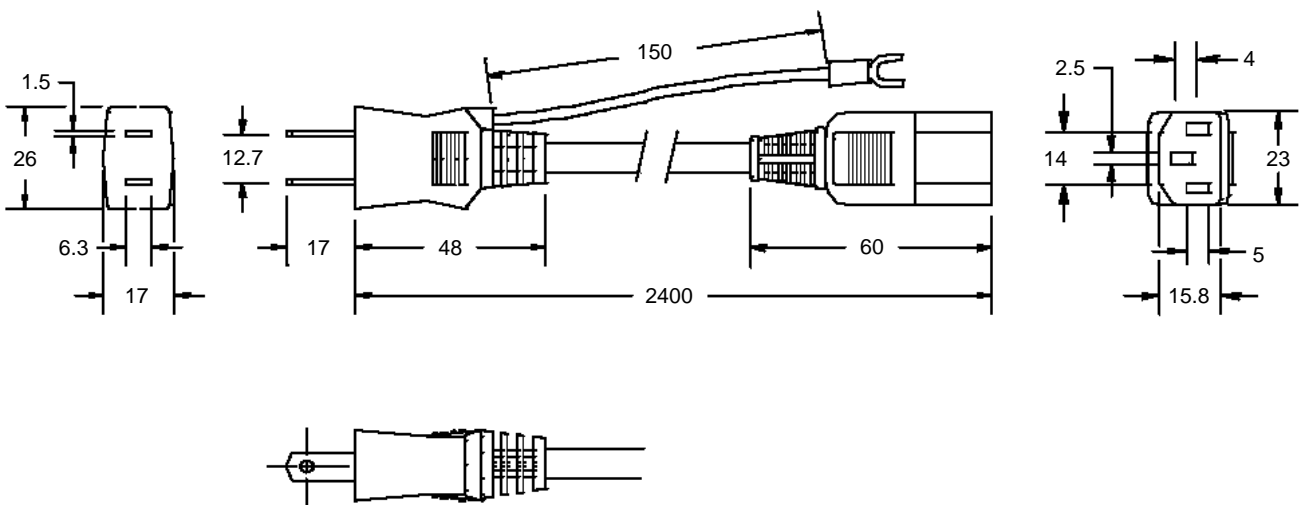

Plug: JIS 8303 Approvals: DENTORI	Cable Type: Japanese VCTF Current Rating: 12 Amp Voltage Rating: 125V AC Cable Temperature: 60 °C Material: PVC Length (± 0.1 m): 2.4 m Conductor Size: 3 x 1.25 mm² Wiring Code: North Am. O.D. (Nominal): ø 7.8 mm Approx. Stranding: 50 / 0.18	Connector: IEC 60320 C13 Approvals: DENTORI

Document	Catalog No. / Katalog-Nr.	Description / Beschreibung	Weight/ea	VPE/Pack	U/M	EDP-No.
Japanese 12 Amp Cordset with C13 Connector						
	86589030	Japanese 12A/125Vac Cordset with C13 Connector, 2.4m, Black	245g	50	ea	117362
	86589040	Japanese 12A/125Vac Cordset with C13 Connector, 2.4m, Gray	245g	50	ea	117729