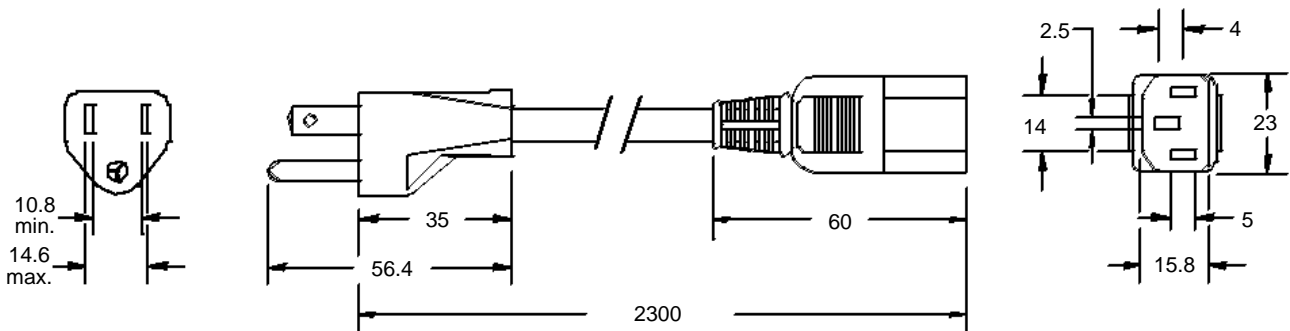

Plug: JIS 8303 Approvals: DENTORI	Cable Type: Japanese VCTF Current Rating: 7 Amp Voltage Rating: 125V AC Cable Temperature: 60 °C Material: PVC Length (± 0.1 m): 2.3 m Conductor Size: 3 x 0.75 mm² Wiring Code: North Am. O.D. (Nominal): ø 7.0 mm Approx. Stranding: 30 / 0.18	Connector: IEC 60320 C13 Approvals: DENTORI

Document	Catalog No. / Katalog-Nr.	Description / Beschreibung	Weight/ea	VPE/Pack	U/M	EDP-No.
	86589000	Japanese 7 Amp Cordset with C13 Connector				
		Japanese 7A/125Vac Cordset with C13 Connector, 2.3m, Black	230g	50	ea	117344