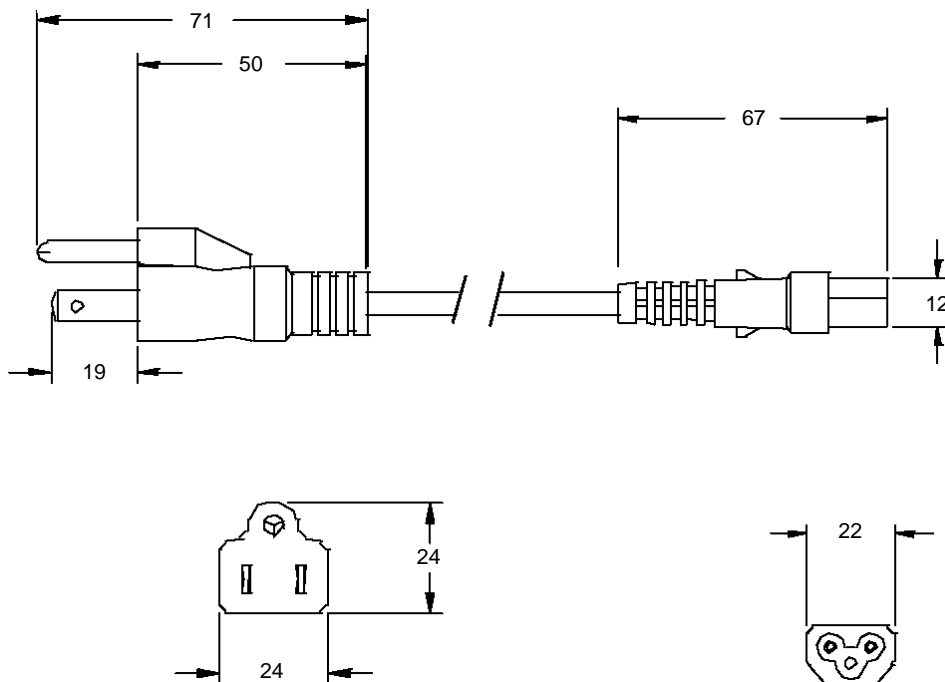

<b>Plug:</b> JIS 8303 <b>Approvals:</b> DENTORI	<b>Cable Type:</b> H05VVH2F0.75 <b>Current Rating:</b> 3 Amp <b>Voltage Rating:</b> 125V AC <b>Cable Temperature:</b> +5 °C to +70 °C <b>Material:</b> PVC <b>Length (± 0.1 m):</b> 1.8 m <b>Conductor Size:</b> 2 x 0.75 mm <sup>2</sup> <b>Wiring Code:</b> International <b>O.D. (Nominal):</b> Flat <b>Approx. Stranding:</b> 30 / 0.18	<b>Connector:</b> IEC 60320 C7 <b>Approvals:</b> UL/CSA
--	--	--

Document	Catalog No. / Katalog-Nr.	Description / Beschreibung	Weight/ea	VPE/Pack	U/M	EDP-No.
	<b>86532140</b>	<b>Japanese 3 Amp Class II Cordset with C7 Connector</b>				
		Japanese 3A/125Vac Class II Cordset w/C7 Connector, 1.8m, Black	90g	50	ea	<b>116971</b>

<b>Plug:</b> JIS 8303 <b>Approvals:</b> DENTORI	<b>Cable Type:</b> Japanese VCTF <b>Current Rating:</b> 3 Amp <b>Voltage Rating:</b> 125V AC <b>Cable Temperature:</b> 70 °C <b>Material:</b> PVC <b>Length (± 0.1 m):</b> 1.8 m <b>Conductor Size:</b> 3 x 0.75 mm <sup>2</sup> <b>Wiring Code:</b> North Am. <b>O.D. (Nominal):</b> ø 7.0 mm <b>Approx. Stranding:</b> 30 / 0.18	<b>Connector:</b> IEC 60320 C5 <b>Approvals:</b> DENTORI
--	---	---

Document	Catalog No. / Katalog-Nr.	Description / Beschreibung	Weight/ea	VPE/Pack	U/M	EDP-No.
	<b>86557110</b>	<b>Japanese 3 Amp Cordset with C5 Connector</b> Japanese 3A/125Vac Cordset with C5 Connector, 1.8m, Black	148g	50	ea	117730