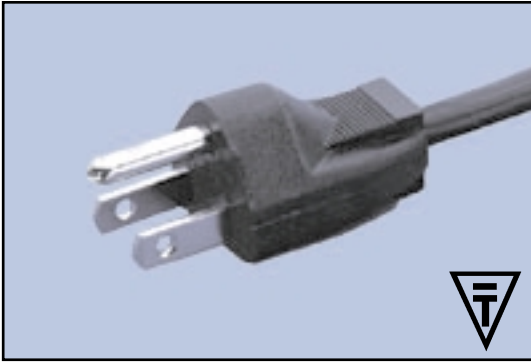

Plug: JIS 8303 Approvals: DENTORI	Cable Type: Japanese FT.VCTF Current Rating: 15 Amp Voltage Rating: 125V AC Cable Temperature: 60 °C Material: PVC Length (± 0.1 m): 2.4 m Conductor Size: 3 x 2.00 mm² Wiring Code: North Am. O.D. (Nominal): ø 8.5 mm Approx. Stranding: 37 / 0.263	Connector: IEC 60320 C13 Approvals: DENTORI

Document	Catalog No. / Katalog-Nr.	Description / Beschreibung	Weight/ea	VPE/Pack	U/M	EDP-No.
	86589010	Japanese 15 Amp Cordset with C13 Connector Japanese 15A/125Vac Cordset with C13 Connector, 2.4m, Black	363g	50	ea	116966