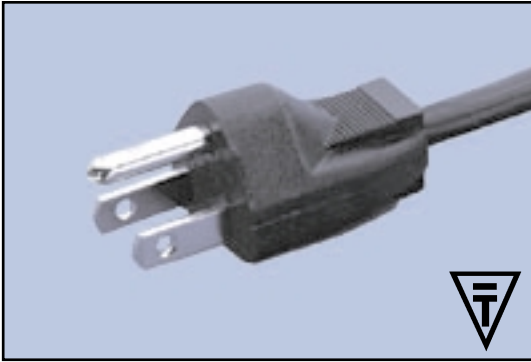

<b>Plug:</b> JIS 8303 <b>Approvals:</b> DENTORI	<b>Cable Type:</b> H05VVH2F0.75 <b>Current Rating:</b> 3 Amp <b>Voltage Rating:</b> 125V AC <b>Cable Temperature:</b> +5 °C to +70 °C <b>Material:</b> PVC <b>Length (± 0.1 m):</b> 1.8 m <b>Conductor Size:</b> 2 x 0.75 mm <sup>2</sup> <b>Wiring Code:</b> International <b>O.D. (Nominal):</b> Flat <b>Approx. Stranding:</b> 30 / 0.18	<b>Connector:</b> IEC 60320 C7 <b>Approvals:</b> UL/CSA
--	--	--

Document	Catalog No. / Katalog-Nr.	Description / Beschreibung	Weight/ea	VPE/Pack	U/M	EDP-No.
	<b>86532140</b>	<b>Japanese 3 Amp Class II Cordset with C7 Connector</b>				
		Japanese 3A/125Vac Class II Cordset w/C7 Connector, 1.8m, Black	90g	50	ea	<b>116971</b>

<b>Plug:</b> JIS 8303 <b>Approvals:</b> DENTORI	<b>Cable Type:</b> Japanese VCTF <b>Current Rating:</b> 3 Amp <b>Voltage Rating:</b> 125V AC <b>Cable Temperature:</b> 70 °C <b>Material:</b> PVC <b>Length (± 0.1 m):</b> 1.8 m <b>Conductor Size:</b> 3 x 0.75 mm <sup>2</sup> <b>Wiring Code:</b> North Am. <b>O.D. (Nominal):</b> ø 7.0 mm <b>Approx. Stranding:</b> 30 / 0.18	<b>Connector:</b> IEC 60320 C5 <b>Approvals:</b> DENTORI
--	---	---

Document	Catalog No. / Katalog-Nr.	Description / Beschreibung	Weight/ea	VPE/Pack	U/M	EDP-No.
	<b>86557110</b>	<b>Japanese 3 Amp Cordset with C5 Connector</b> Japanese 3A/125Vac Cordset with C5 Connector, 1.8m, Black	148g	50	ea	117730