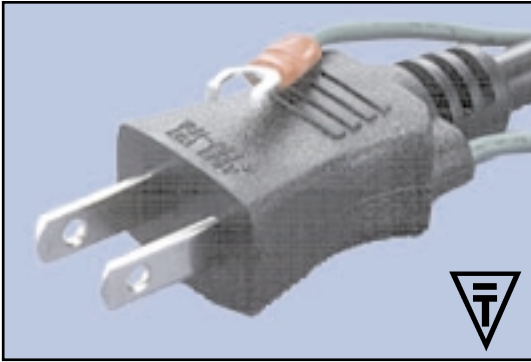

Plug: JIS 8303 Approvals: DENTORI	Cable Type: Japanese VCTF Current Rating: 12 Amp Voltage Rating: 125V AC Cable Temperature: 60 °C Material: PVC Length (± 0.1 m): 2.4 m Conductor Size: 3 x 1.25 mm² Wiring Code: North Am. O.D. (Nominal): ø 7.8 mm Approx. Stranding: 50 / 0.18	Connector: IEC 60320 C13 Approvals: DENTORI

Document	Catalog No. / Katalog-Nr.	Description / Beschreibung	Weight/ea	VPE/Pack	U/M	EDP-No.
Japanese 12 Amp Cordset with C13 Connector						
	86589030	Japanese 12A/125Vac Cordset with C13 Connector, 2.4m, Black	245g	50	ea	117362
	86589040	Japanese 12A/125Vac Cordset with C13 Connector, 2.4m, Gray	245g	50	ea	117729