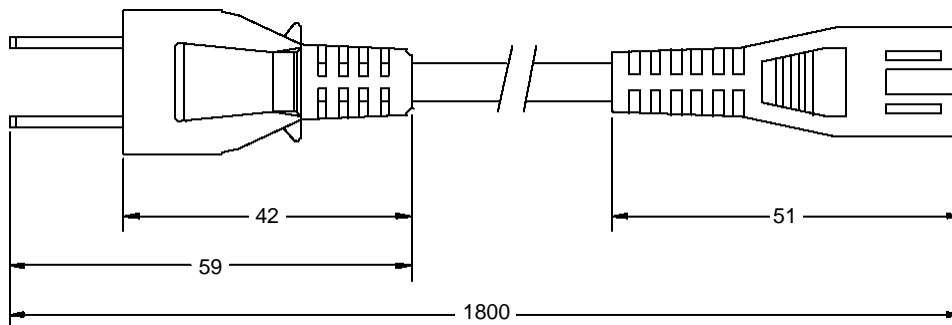

<b>Plug:</b> JIS 8303 <b>Approvals:</b> DENTORI	<b>Cable Type:</b> H05VVH2F0.75 <b>Current Rating:</b> 3 Amp <b>Voltage Rating:</b> 125V AC <b>Cable Temperature:</b> +5 °C to +70 °C <b>Material:</b> PVC <b>Length (± 0.1 m):</b> 1.8 m <b>Conductor Size:</b> 2 x 0.75 mm <sup>2</sup> <b>Wiring Code:</b> International <b>O.D. (Nominal):</b> Flat <b>Approx. Stranding:</b> 30 / 0.18	<b>Connector:</b> IEC 60320 C7 <b>Approvals:</b> UL/CSA
--	--	--

Document	Catalog No. / Katalog-Nr.	Description / Beschreibung	Weight/ea	VPE/Pack	U/M	EDP-No.
	<b>86532140</b>	<b>Japanese 3 Amp Class II Cordset with C7 Connector</b>				
		Japanese 3A/125Vac Class II Cordset w/C7 Connector, 1.8m, Black	90g	50	ea	<b>116971</b>

<b>Plug:</b> JIS 8303 <b>Approvals:</b> DENTORI	<b>Cable Type:</b> Japanese VCTF <b>Current Rating:</b> 3 Amp <b>Voltage Rating:</b> 125V AC <b>Cable Temperature:</b> 70 °C <b>Material:</b> PVC <b>Length (± 0.1 m):</b> 1.8 m <b>Conductor Size:</b> 3 x 0.75 mm <sup>2</sup> <b>Wiring Code:</b> North Am. <b>O.D. (Nominal):</b> ø 7.0 mm <b>Approx. Stranding:</b> 30 / 0.18	<b>Connector:</b> IEC 60320 C5 <b>Approvals:</b> DENTORI
--	---	---

Document	Catalog No. / Katalog-Nr.	Description / Beschreibung	Weight/ea	VPE/Pack	U/M	EDP-No.
	<b>86557110</b>	<b>Japanese 3 Amp Cordset with C5 Connector</b> Japanese 3A/125Vac Cordset with C5 Connector, 1.8m, Black	148g	50	ea	117730